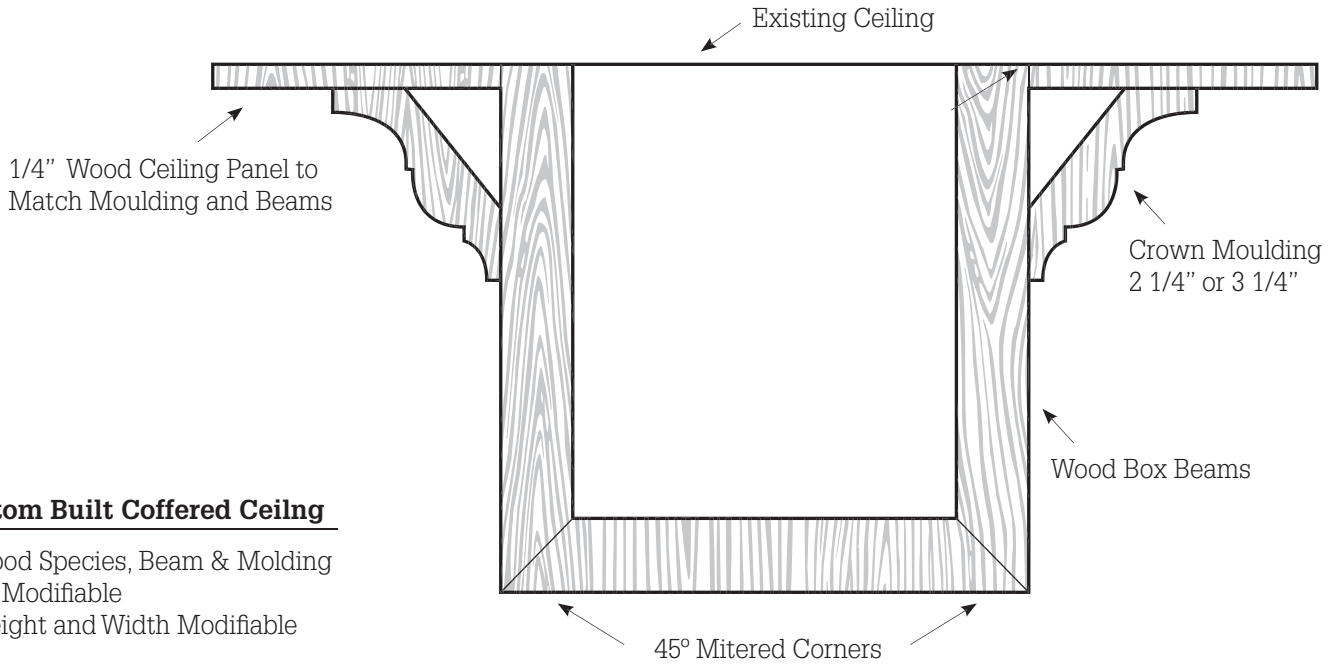

PROFILE OPTIONS

Custom Built Coffered Ceiling

- Wood Species, Beam & Moulding all Modifiable
- Height and Width Modifiable