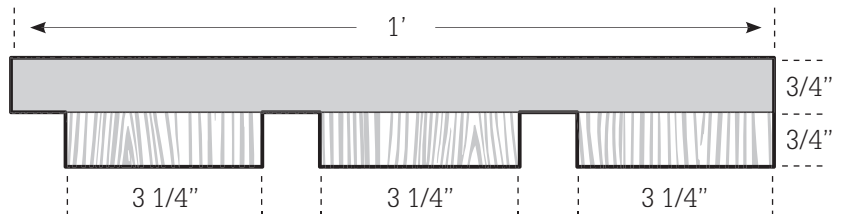

PROFILE OPTIONS

2 1/4" Linear

- 2 1/4" x 3/4"
- Lengths: 2', 4', 6', 8'

3 1/4" Linear

- 3 1/4" x 3/4"
- Lengths: 2', 4', 6', 8'

fifth wall designs

Description
Denver Hospice

Location
Denver, CO

Location
San Francisco, CA

Product
Box Beams

Wood Species
White Oak

Finish
Natural

PROFILE OPTIONS

Mitered Beam

- Height and Width Modifiable
- Lengths: 2' – 10'
- Widths: 3" – 16"

Traditional Box Beam