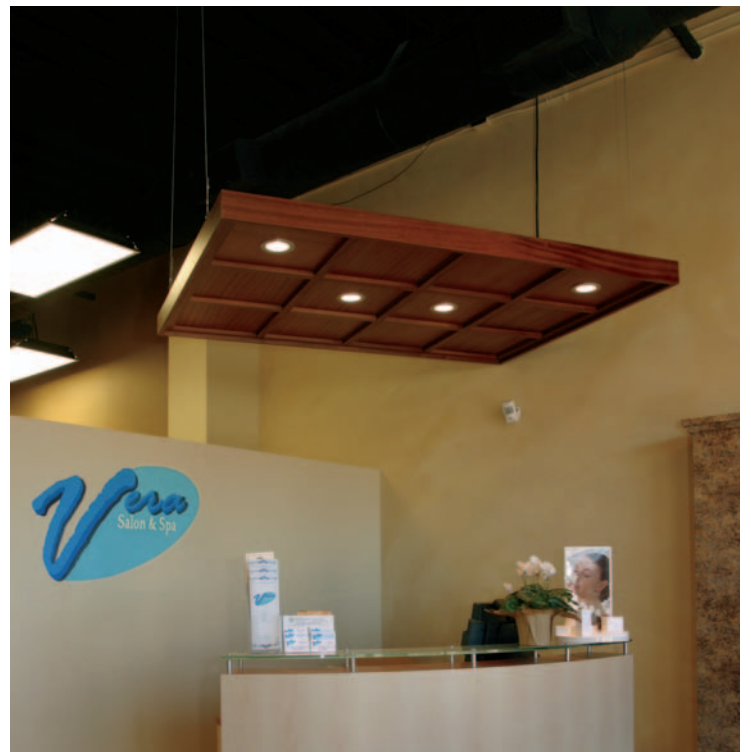

- Standard and Custom Perforation Patterns Available

Wood Species:

- Numerous Wood Species Available (See Wood Options)

fifth wall designs

Description
Vera Salon

Location
St Paul, MN

Product
Ceiling Cloud

Wood Species
Maple & Sapele