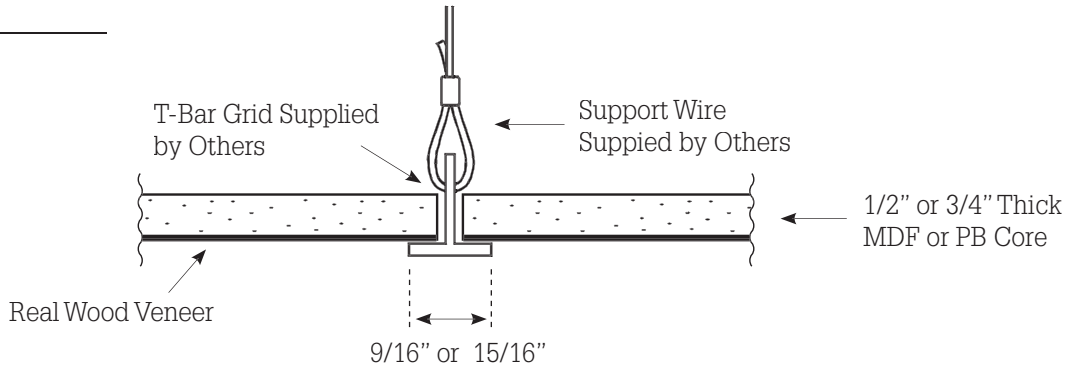

fifth wall designs

Description
Home Office

Location
Minneapolis, MN

Product
5th Wall Ceiling

Wood Species
Cherry

Finish
Natural

PROFILE OPTIONS

LAY-IN

REGULAR EDGE

EXACT EDGE

fifth wall designs

Description

Casino

Location

MN

Product