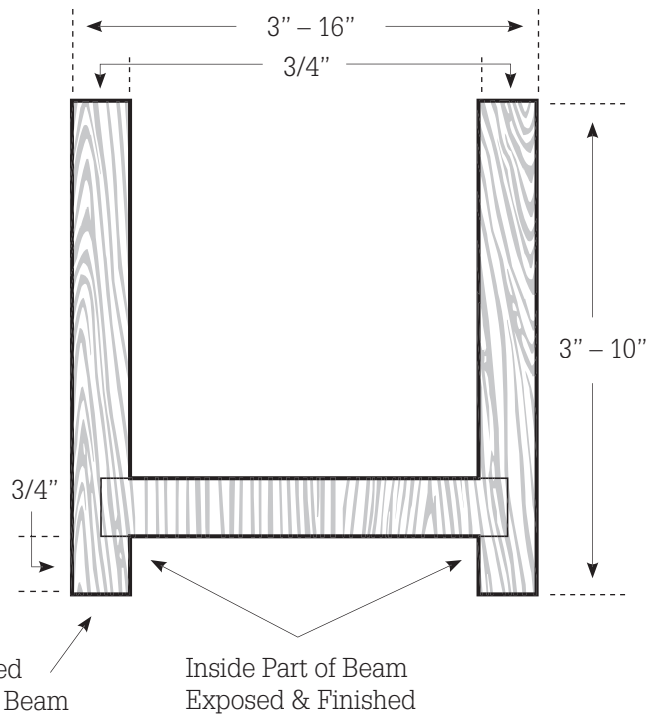

Location
San Francisco, CA

Product
Box Beams

Wood Species
White Oak

Finish
Natural

PROFILE OPTIONS

Mitered Beam

- Height and Width Modifiable
- Lengths: 2' – 10'
- Widths: 3" – 16"

Traditional Box Beam

- Height and Width Modifiable
- Lengths: 2' – 10'
- Widths: 3" – 16"

fifth wall designs

Description

Library

Location

Rochester, MN

Product

Coffered Ceiling