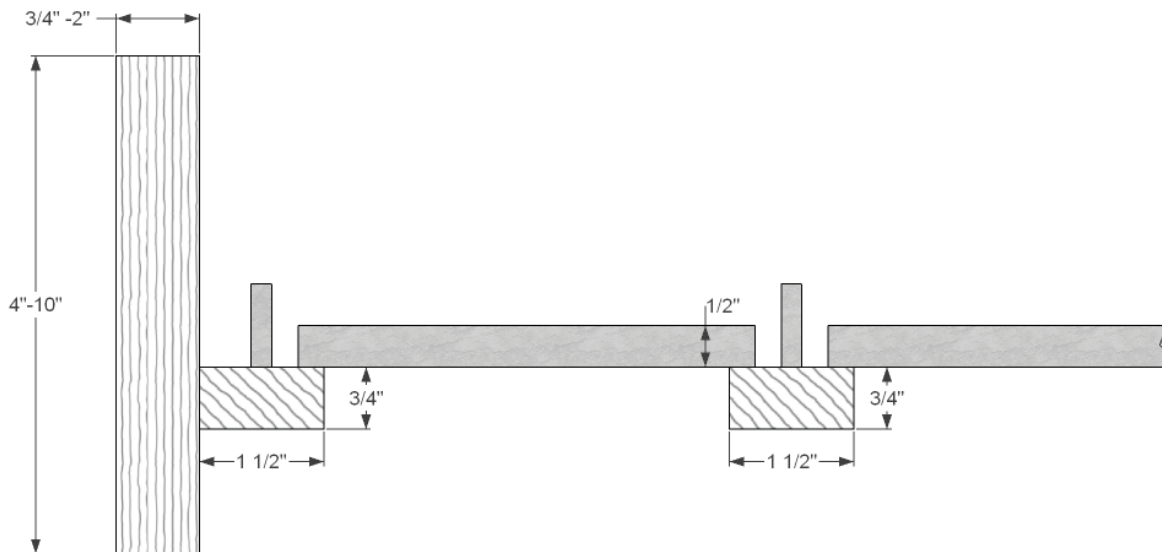

Wood Species:

- Numerous Wood Species Available (See Wood Options)