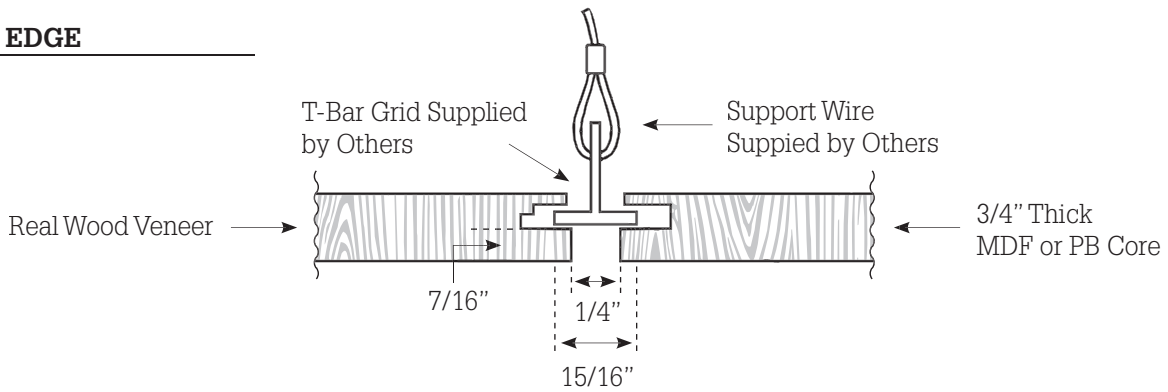

fifth wall designs

Description
Home Office

Location
Minneapolis, MN

Product
5th Wall Ceiling

Wood Species
Cherry

Finish
Natural

PROFILE OPTIONS

LAY-IN

REGULAR EDGE

EXACT EDGE

fifth wall designs

Description

Casino

Location

MN

Product