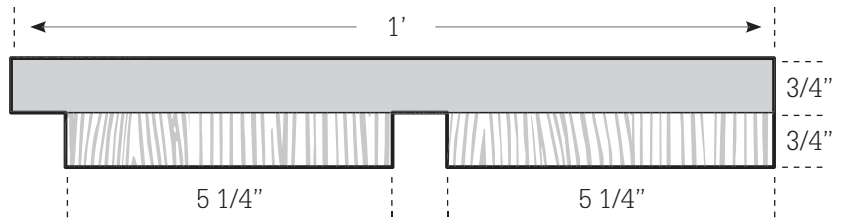

Revisions:

Project or Locations:

Date:

Page:

PROFILE OPTIONS

5 1/4" Linear

- 5 1/4" x 3/4"
- Lengths: 2', 4', 6', 8'

Custom Designs

- Choose Plank Width
- Choose Plank Pattern
- Lengths: 2', 4', 6', 8'

fifth wall designs

Description

Theatre

Location

Minneapolis, MN

Product

Linear Ceiling