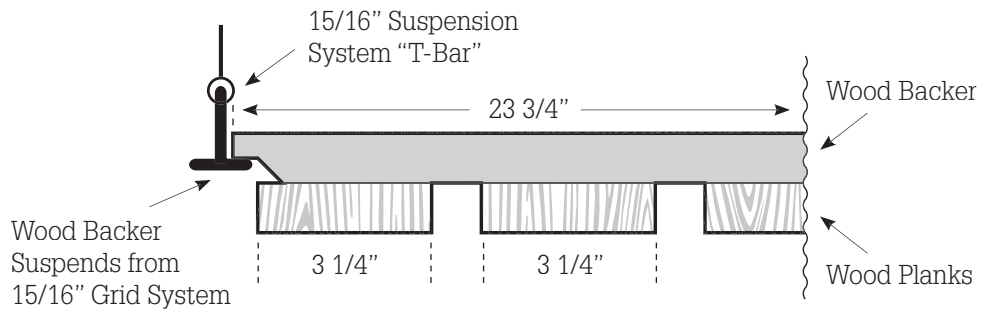

Wood Species

Birch

Finish

Natural

PROFILE OPTIONS

Direct Linear Application

- No Accessibility

Direct Linear Application to 15/16" Grid System

- Limited Accessibility

Suspended Wood Panels via 15/16" Grid System

- Fully Accessible

Suspended Wood Panels via 15/16" Grid System

- Limited Accessibility
- Widths: 3" – 18"

fifth wall designs

<u>Description</u>	<u>Location</u>	<u>Product</u>	<u>Wood Species</u>	<u>Finish</u>
Buffalo City Grille	Jamestown, ND	2" Grille	Poplar	Black Stain