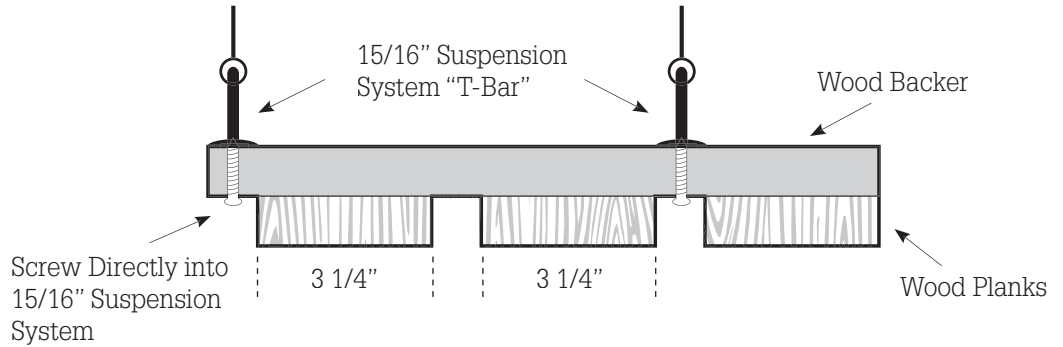

Direct Linear Application to 15/16" Grid System

- Limited Accessibility