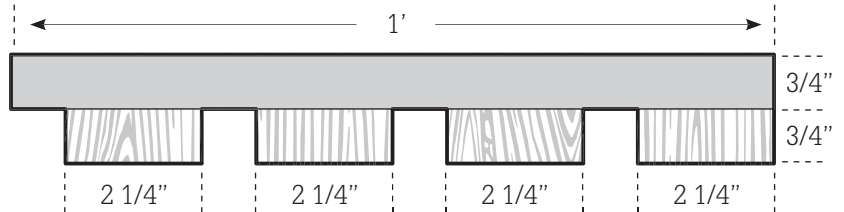

PROFILE OPTIONS

2 1/4" Linear

- 2 1/4" x 3/4"
- Lengths: 2', 4', 6', 8'

3 1/4" Linear

- 3 1/4" x 3/4"
- Lengths: 2', 4', 6', 8'

fifth wall designs

Description
Denver Hospice

Location
Denver, CO