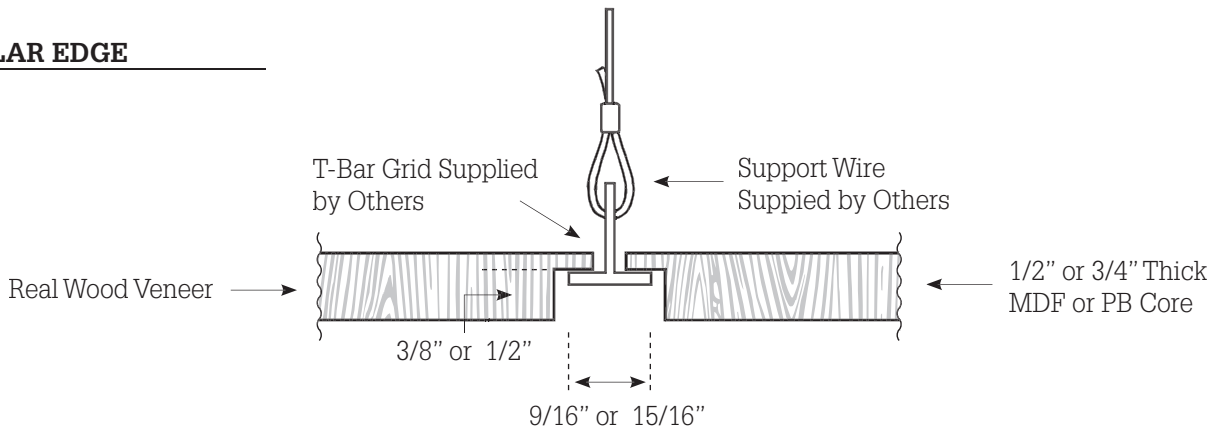

fifth wall designs

Description
Home Office

Location
Minneapolis, MN

Product
5th Wall Ceiling

Wood Species
Cherry

Finish
Natural

PROFILE OPTIONS

LAY-IN

REGULAR EDGE

EXACT EDGE

fifth wall designs

Description

Casino

Location

MN

Product