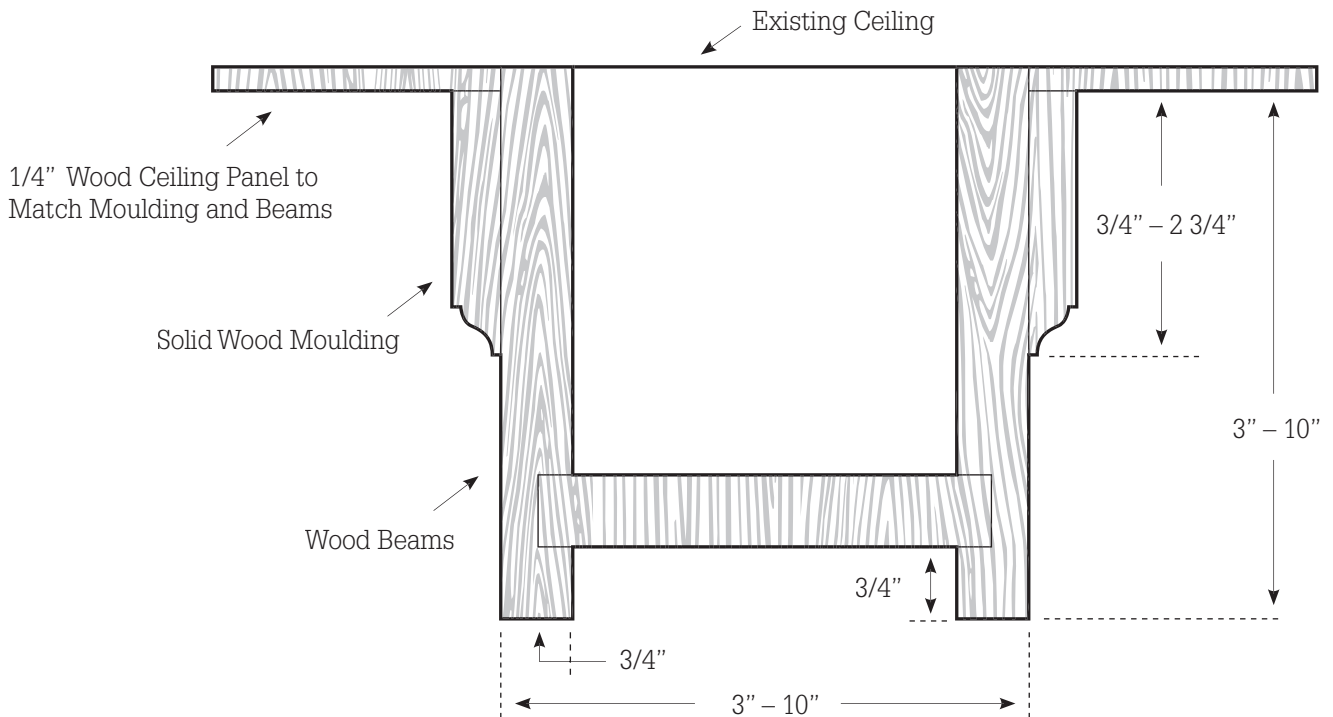

PROFILE OPTIONS

Custom Built Coffered Ceiling

- Wood Species, Beam & Moulding all Modifiable
- Height and Width Modifiable