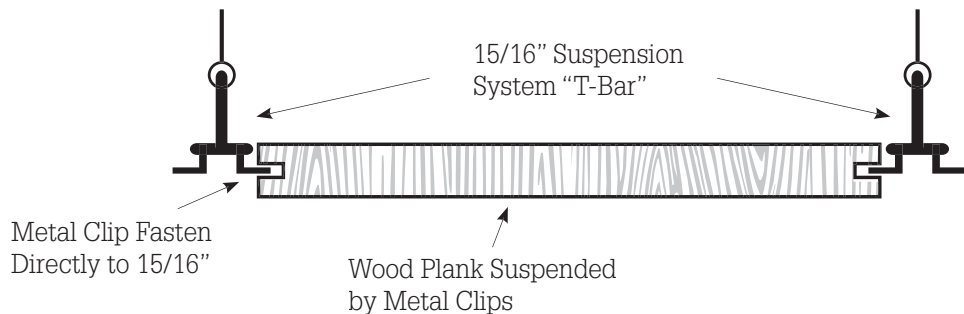

Wood Species

Birch

Finish

Natural

PROFILE OPTIONS

Direct Linear Application

- No Accessibility

Direct Linear Application to 15/16" Grid System

- Limited Accessibility

Suspended Wood Panels via 15/16" Grid System

- Fully Accessible

Suspended Wood Panels via 15/16" Grid System

- Limited Accessibility
- Widths: 3" – 18"

fifth wall designs

<u>Description</u>	<u>Location</u>	<u>Product</u>	<u>Wood Species</u>	<u>Finish</u>
Buffalo City Grille	Jamestown, ND	2" Grille	Poplar	Black Stain