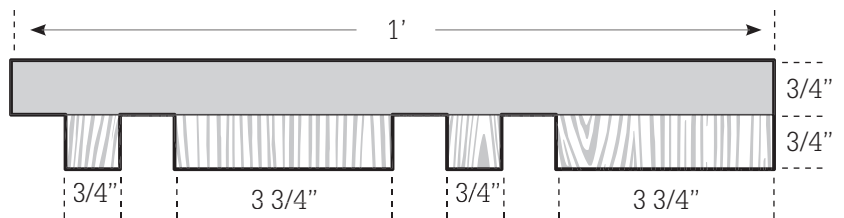

Revisions:

Project or Locations:

Date:

Page:

PROFILE OPTIONS

5 1/4" Linear

- 5 1/4" x 3/4"
- Lengths: 2', 4', 6', 8'

Custom Designs

- Choose Plank Width
- Choose Plank Pattern
- Lengths: 2', 4', 6', 8'

fifth wall designs

Description

Theatre

Location

Minneapolis, MN

Product

Linear Ceiling