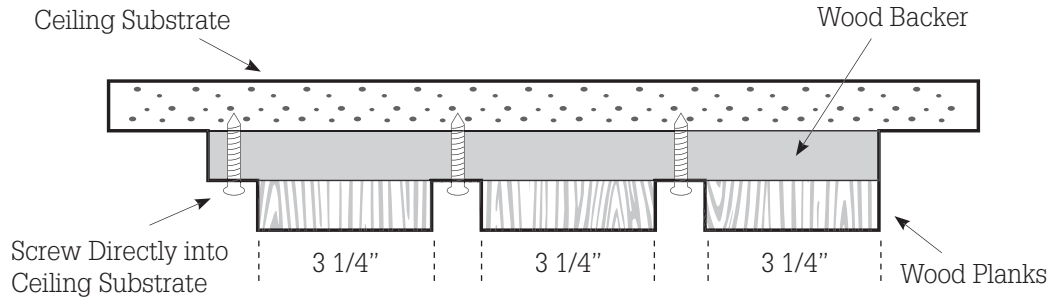

Wood Species

Birch

Finish

Natural

PROFILE OPTIONS

Direct Linear Application

- No Accessibility

Direct Linear Application to 15/16" Grid System

- Limited Accessibility

Suspended Wood Panels via 15/16" Grid System

- Fully Accessible

Suspended Wood Panels via 15/16" Grid System

- Limited Accessibility
- Widths: 3" – 18"

fifth wall designs

<u>Description</u>	<u>Location</u>	<u>Product</u>	<u>Wood Species</u>	<u>Finish</u>
Buffalo City Grille	Jamestown, ND	2" Grille	Poplar	Black Stain