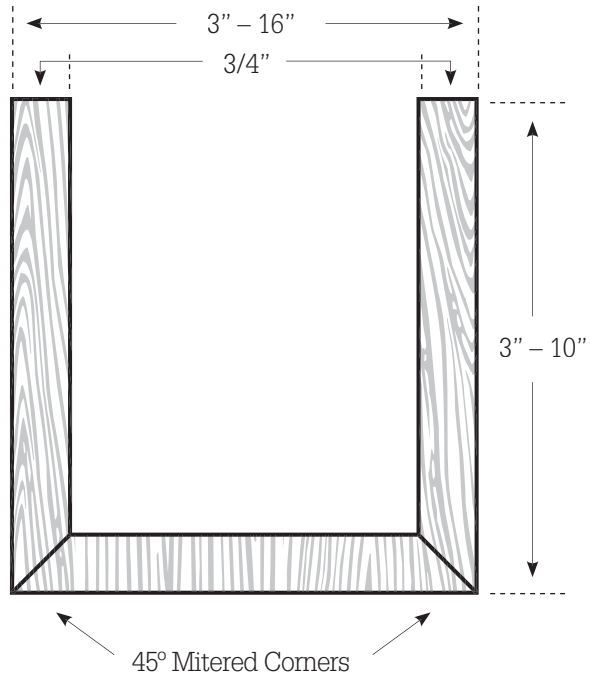

PROFILE OPTIONS

2 1/4" Linear

- 2 1/4" x 3/4"
- Lengths: 2', 4', 6', 8'

3 1/4" Linear

- 3 1/4" x 3/4"
- Lengths: 2', 4', 6', 8'

fifth wall designs

Description
Denver Hospice

Location
Denver, CO

Location
San Francisco, CA

Product
Box Beams

Wood Species
White Oak

Finish
Natural

PROFILE OPTIONS

Mitered Beam

- Height and Width Modifiable
- Lengths: 2' – 10'
- Widths: 3" – 16"

Traditional Box Beam

- Height and Width Modifiable
- Lengths: 2' – 10'
- Widths: 3" – 16"

fifth wall designs

Description

Library

Location

Rochester, MN

Product

Coffered Ceiling