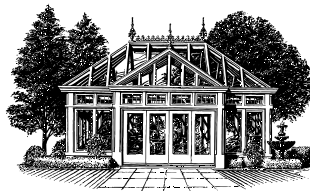

Solar R is a high-performance fabric with an aluminum backing for superb climate control. Solar R reflects 85% of the sun's heat energy, keeping your Conservatory cool in the summer, and they provide insulation in the winter. Solar R shades are available in 11 colors and when not in use retract neatly into a cassette box.

Pinoleum Shades

Solar R Shades

P A R I S H

C O N S E R V A T O R I E S

Parish Conservatories

1383 Kings Highway East

Fairfield, CT 06824

Design Offices: