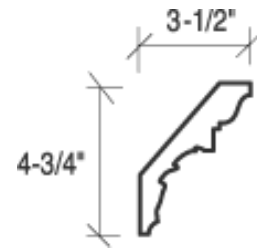

Element No. CM010
7 ft. - 6 in. Lengths

[Click to Enlarge Image](#)

French Waterleaf, Small

Element No. CM045
6 ft. - 6 in. lengths

[Click to Enlarge Image](#)

Georgian, Ornate

Element No. CM032
5 ft.-6 in. Lengths

[+ Click to Enlarge Image](#)

Georgian, Large

(Shown with Rosettes)
Element No. CM025
7 ft.-6 in. Lengths

[+ Click to Enlarge Image](#)

Georgian, Large, w/o Rosettes

Element No. CM025
7 ft. Lengths

[Click to Enlarge Image](#)