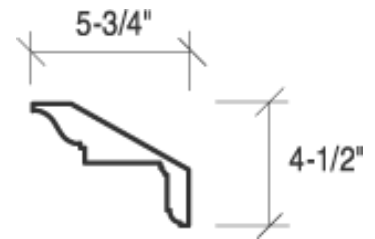

Element No. CM010
7 ft. - 6 in. Lengths

[Click to Enlarge Image](#)

French Waterleaf, Small

Element No. CM045
6 ft. - 6 in. lengths

[Click to Enlarge Image](#)

Georgian, Ornate

Element No. CM032
5 ft.-6 in. Lengths

[+ Click to Enlarge Image](#)

Georgian, Large

(Shown with Rosettes)
Element No. CM025
7 ft.-6 in. Lengths

[+ Click to Enlarge Image](#)

Georgian, Large, w/o Rosettes

Element No. CM025
7 ft. Lengths

[Click to Enlarge Image](#)

Georgian, Small

Element No. CM050
6 ft.-6 in. Lengths

[+ Click to Enlarge Image](#)

Acanthus, Large

Element No. CM015
6 ft.-6 in. Lengths

[Click to Enlarge Image](#)

Acanthus, Small

Element No. CM040
6 ft.-6 in. Lengths