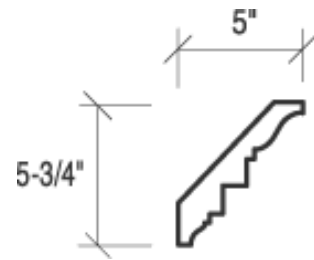

[Click to Enlarge Image](#)

Egg & Dart, Small

Element No. CM037
6 ft.-6 in. Lengths

[+ Click to Enlarge Image](#)

Dentil, Large

Element No. CM016
6 ft.-6 in. Lengths

[+ Click to Enlarge Image](#)

Fine Fluted