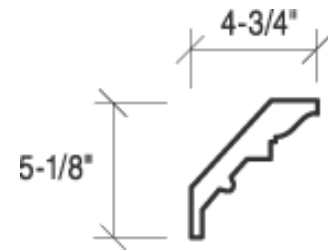

[Click to Enlarge Image](#)

Floral

Element No. CM007
6 ft.-6 in. Lengths

[+](#) Click to Enlarge Image

Roman Vine

Element No. CM036
6 ft.-6 in. Lengths

[Click to Enlarge Image](#)

Pantheon