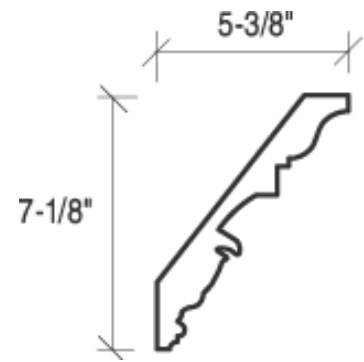

[+ Click to Enlarge Image](#)

Georgian, Large

(Shown with Rosettes)
Element No. CM025
7 ft.-6 in. Lengths

[+ Click to Enlarge Image](#)

Georgian, Large, w/o Rosettes

Element No. CM025
7 ft. Lengths

[Click to Enlarge Image](#)

Georgian, Small

Element No. CM050
6 ft.-6 in. Lengths

[+ Click to Enlarge Image](#)

Acanthus, Large

Element No. CM015
6 ft.-6 in. Lengths

[Click to Enlarge Image](#)

Acanthus, Small

Element No. CM040
6 ft.-6 in. Lengths

[Click to Enlarge Image](#)

Floral

Element No. CM007
6 ft.-6 in. Lengths

[+](#) Click to Enlarge Image

Roman Vine

Element No. CM036
6 ft.-6 in. Lengths

[Click to Enlarge Image](#)

Pantheon