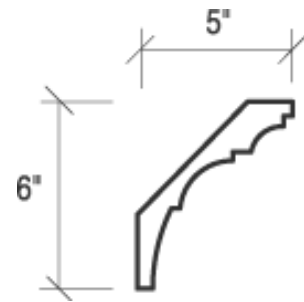

[Click to Enlarge Image](#)

Egg & Dart, Small

Element No. CM037
6 ft.-6 in. Lengths

[+ Click to Enlarge Image](#)

Dentil, Large

Element No. CM016
6 ft.-6 in. Lengths

[+ Click to Enlarge Image](#)

Fine Fluted

Element No. CM006
6 ft.-6 in. Lengths

[+ Click to Enlarge Image](#)

English Cove

Element No. CM005
6 ft.-6 in. Lengths

[+](#) Click to Enlarge Image

Roman Vine

Flower, with Leaf

Ribbon with Bead (Top)

[+](#) Click to Enlarge Image

Ribbon with Bead (Top)

Element No. PM015
1-1/2"H x 13/16"D x 5 ft.-6 in. Lengths

[Click to Enlarge Image](#)

Reeded with Leaf (Bottom)

Element No. PM010
1-7/8"H x 5/8"D x 5 ft.-6 in. Lengths