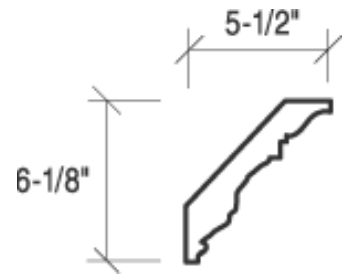

[+](#) Click to Enlarge Image