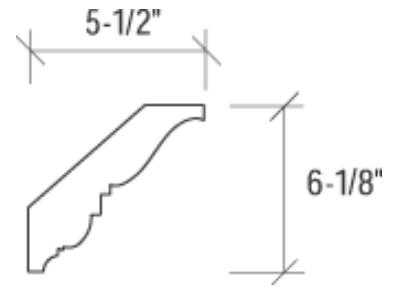

Element No. CM035
6 ft.-6 in. Lengths

[+ Click to Enlarge Image](#)

Dentil, with Egg & Dart

Element No. CM003
6 ft.-6 in. Lengths

[+ Click to Enlarge Image](#)

Egg & Dart, Large

Element No. CM017
6 ft.-6 in. Lengths

[Click to Enlarge Image](#)

Egg & Dart, Small

Element No. CM037
6 ft.-6 in. Lengths

[+ Click to Enlarge Image](#)

Dentil, Large

Element No. CM016
6 ft.-6 in. Lengths

[+ Click to Enlarge Image](#)

Fine Fluted