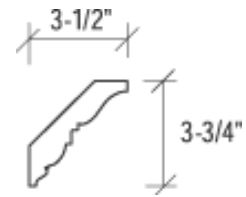

[+ Click to Enlarge Image](#)