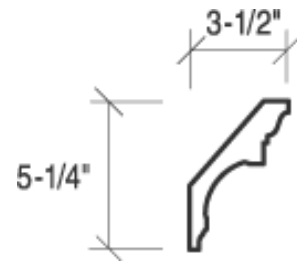

[Click to Enlarge Image](#)

Egg & Dart, Small

Element No. CM037
6 ft.-6 in. Lengths

[+ Click to Enlarge Image](#)

Dentil, Large

Element No. CM016
6 ft.-6 in. Lengths

[+ Click to Enlarge Image](#)

Fine Fluted

Element No. CM006
6 ft.-6 in. Lengths

[+ Click to Enlarge Image](#)

English Cove

Element No. CM005
6 ft.-6 in. Lengths

[+](#) Click to Enlarge Image

Roman Vine

Flower, with Leaf

Ribbon with Bead (Top)