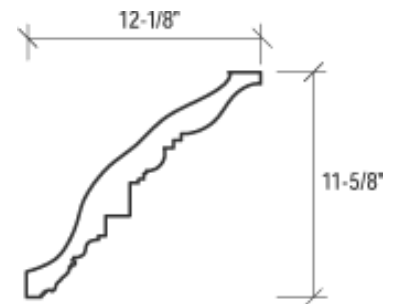

[+ Click to Enlarge Image](#)