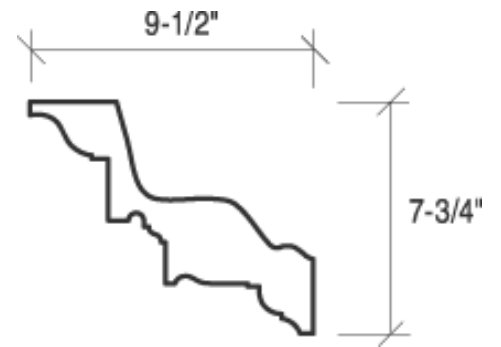

Element No. CM010
7 ft. - 6 in. Lengths

[Click to Enlarge Image](#)

French Waterleaf, Small

Element No. CM045
6 ft. - 6 in. lengths

[Click to Enlarge Image](#)

Georgian, Ornate

Element No. CM032
5 ft.-6 in. Lengths

[+ Click to Enlarge Image](#)

Georgian, Large

(Shown with Rosettes)
Element No. CM025
7 ft.-6 in. Lengths

[+ Click to Enlarge Image](#)

Georgian, Large, w/o Rosettes

Element No. CM025
7 ft. Lengths

[Click to Enlarge Image](#)

Georgian, Small

Element No. CM050
6 ft.-6 in. Lengths

[+ Click to Enlarge Image](#)

Acanthus, Large

Element No. CM015
6 ft.-6 in. Lengths

[Click to Enlarge Image](#)

Acanthus, Small

Element No. CM040
6 ft.-6 in. Lengths