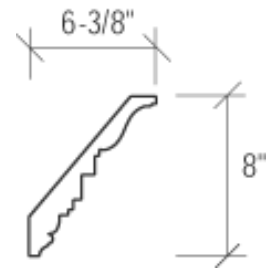

Element No. CM035
6 ft.-6 in. Lengths

[+ Click to Enlarge Image](#)

Dentil, with Egg & Dart

Element No. CM003
6 ft.-6 in. Lengths

[+ Click to Enlarge Image](#)

Egg & Dart, Large

Element No. CM017
6 ft.-6 in. Lengths

[Click to Enlarge Image](#)

Egg & Dart, Small

Element No. CM037
6 ft.-6 in. Lengths

[+ Click to Enlarge Image](#)

Dentil, Large

Element No. CM016
6 ft.-6 in. Lengths

[+ Click to Enlarge Image](#)

Fine Fluted