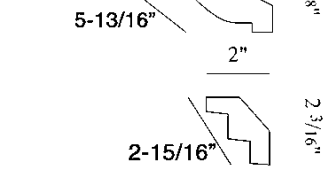

Cornice Mouldings

Rigid & Flexible 6'6" Lengths
Measurements are approximate

POLYURETHANE

ORAC DECOR®
COLLECTION

C331 (rigid)
FC331 (flexible)

All our cornice mouldings can be obtained in a flexible material.