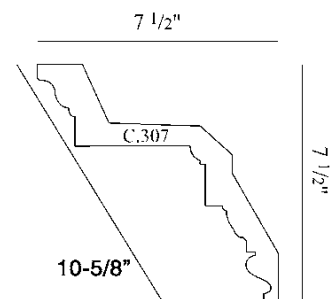

Cornice Mouldings

Rigid & Flexible 6'6" Lengths

Measurements are approximate