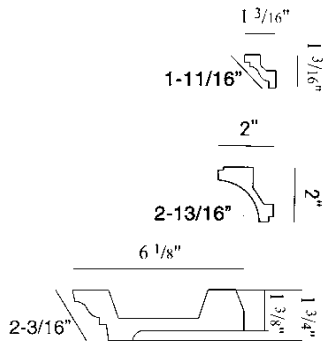

# Cornice Mouldings

*Rigid & Flexible 6'6" Lengths*  
*Measurements are approximate*

POLYURETHANE

ORAC DECOR<sup>®</sup>  
 COLLECTION

C230 (rigid)  
 FC230 (flexible)

C210 (rigid)  
 FC210 (flexible)

C305 (rigid)  
 FC305 (flexible)

C215 (rigid)  
 FC215 (flexible)

C322 (rigid)  
 FC322 (flexible)

C331 (rigid)  
 FC331 (flexible)

C602 (rigid)  
 FC602 (flexible)

C400 (rigid)  
 FC400 (flexible)

C200 (rigid)  
 FC200 (flexible)

C220 (rigid)  
 FC220 (flexible)