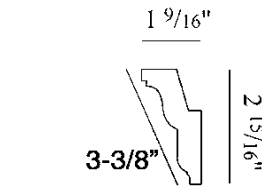

# Cornice Mouldings

*Rigid & Flexible 6'6" Lengths*  
*Measurements are approximate*

POLYURETHANE

ORAC DECOR<sup>®</sup>  
 COLLECTION

C214 (*rigid*)  
 FC214 (*flexible*)

C212 (*rigid*)  
 FC212 (*flexible*)