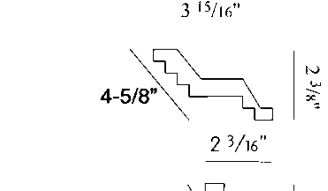

# Cornice Mouldings

*Rigid & Flexible 6'6" Lengths*  
*Measurements are approximate*

POLYURETHANE

ORAC DECOR<sup>®</sup>  
 COLLECTION

C230 (rigid)  
 FC230 (flexible)

C210 (rigid)  
 FC210 (flexible)

C305 (rigid)  
 FC305 (flexible)

C215 (rigid)  
 FC215 (flexible)

C322 (rigid)  
 FC322 (flexible)

C331 (rigid)  
 FC331 (flexible)

C602 (rigid)  
 FC602 (flexible)

C400 (rigid)  
 FC400 (flexible)

C200 (rigid)  
 FC200 (flexible)

C220 (rigid)  
 FC220 (flexible)