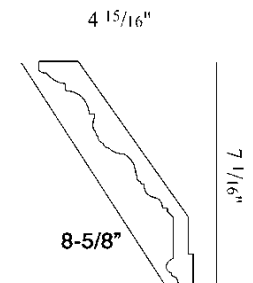

Cornice Mouldings

Rigid & Flexible 6'6" Lengths

Measurements are approximate

C219 (rigid)
FC219 (flexible)