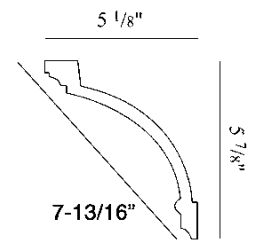

# Cornice Mouldings

*Rigid & Flexible 6'6" Lengths*

*Measurements are approximate*

C401 (rigid)  
FC401 (flexible)

C303 (rigid)  
FC303 (flexible)

C218 (rigid)  
FC218 (flexible)

C422 (rigid)  
FC422 (flexible)