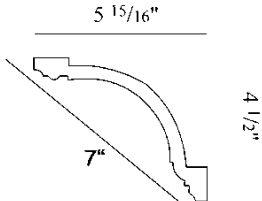

C216 (*rigid*)
FC216 (*flexible*)