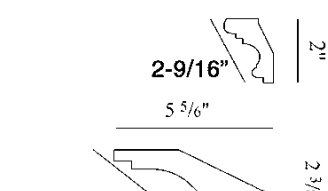

Cornice Mouldings

Rigid & Flexible 6'6" Lengths
Measurements are approximate

POLYURETHANE

ORAC DECOR®
COLLECTION

C215 (rigid)
FC215 (flexible)

All our cornice mouldings can be obtained in a flexible material.