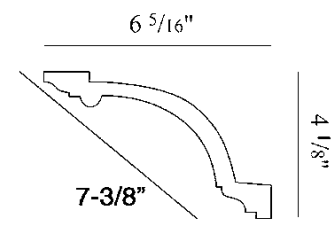

C217 (rigid)
FC217 (flexible)

CORNICES FOR INDIRECT LIGHTING