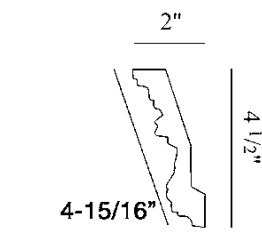

C201 (*rigid*)
FC201 (*flexible*)