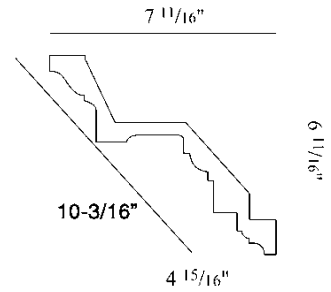

# Cornice Mouldings

*Rigid & Flexible 6'6" Lengths*

*Measurements are approximate*

C401 (rigid)  
FC401 (flexible)

C303 (rigid)  
FC303 (flexible)

C218 (rigid)  
FC218 (flexible)

C422 (rigid)  
FC422 (flexible)