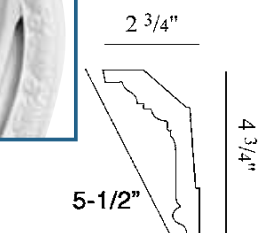

C304 (*rigid*)
FC304 (*flexible*)