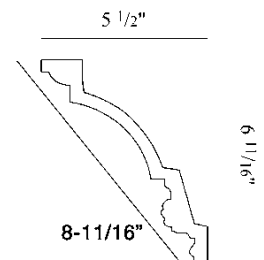

C307 (rigid)
FC307 (flexible)