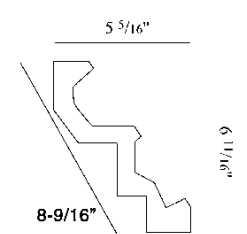

C332 (rigid)
FC332 (flexible)