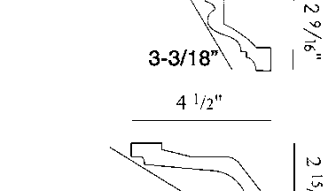

# Cornice Mouldings

*Rigid & Flexible 6'6" Lengths*  
*Measurements are approximate*

POLYURETHANE

ORAC DECOR<sup>®</sup>  
 COLLECTION

C230 (rigid)  
 FC230 (flexible)

C210 (rigid)  
 FC210 (flexible)

C305 (rigid)  
 FC305 (flexible)

C215 (rigid)  
 FC215 (flexible)

C322 (rigid)  
 FC322 (flexible)

C331 (rigid)  
 FC331 (flexible)

C602 (rigid)  
 FC602 (flexible)

C400 (rigid)  
 FC400 (flexible)

C200 (rigid)  
 FC200 (flexible)

C220 (rigid)  
 FC220 (flexible)