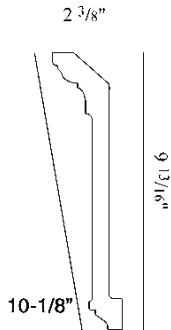

All our cornice mouldings can be obtained in a flexible material.

C308 (rigid)
FC308 (flexible)