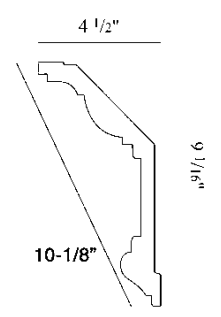

CORNICES FOR INDIRECT LIGHTING