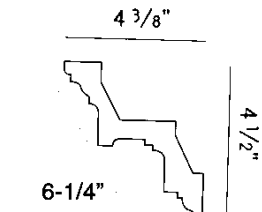

C211 (*rigid*)
FC211 (*flexible*)

All our cornice mouldings can be obtained in a flexible material.