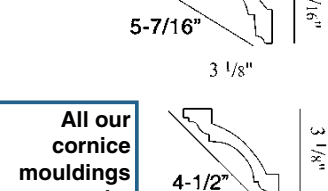

Cornice Mouldings

Rigid & Flexible 6'6" Lengths
Measurements are approximate

POLYURETHANE

ORAC DECOR®
COLLECTION

C240 (rigid)
FC240 (flexible)

All our cornice mouldings can be obtained in a flexible material.