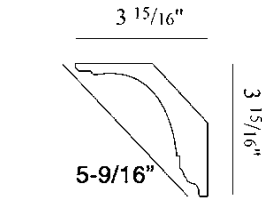

# Cornice Mouldings

*Rigid & Flexible 6'6" Lengths*  
*Measurements are approximate*

POLYURETHANE

ORAC DECOR<sup>®</sup>  
 COLLECTION

C214 (*rigid*)  
 FC214 (*flexible*)

C212 (*rigid*)  
 FC212 (*flexible*)