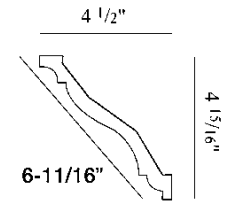

C333 (rigid)
FC333 (flexible)

CORNICES FOR INDIRECT LIGHTING