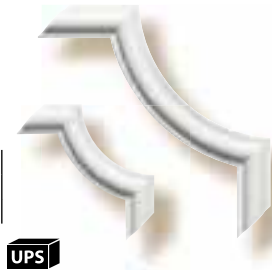

## SYSTEM B

**Chatsworth Chair Rail/Panel Moulding** 11800

11800	H	P	L		
	2 1/8"	5/8"	8'		

**Chatsworth Corner Panel** 11810

11810	L	H	Unit		
	11 5/8"	11 5/8"	4/set		

**Bellflower Corner Panel** 11820

11820	L	H	Unit		
	11 13/16"	11 13/16"	4/set		

## SYSTEM C

**Micro Panel Moulding #2** 10820

10820	H	P	R	L	
	13/16"	3/8"	-	6'6"	

Use with 10824 or 10825

**Micro Corners 2** 10824 | 10825

10824	L	H	Unit	
10825	3 1/8"	3 1/8"	4/set	
	5 1/8"	5 1/8"	4/set	

## SYSTEM D

**Micro Panel Moulding #3** 10830

10830	H	P	R	L	
	7/8"	1/2"	-	6'6"	

Use with 10833, 10834, 10836 or 10837

**Micro Corners 3** 10833 | 10834

10833	L	H	Unit	
10834	3 1/8"	3 1/8"	4/set	
	5 1/8"	5 1/8"	4/set	