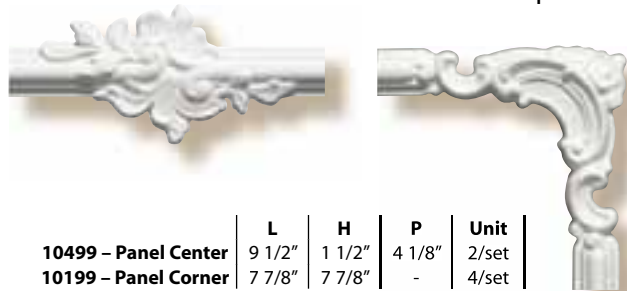

### SYSTEM A

#### Panel Moulding

10590

10590	H	P	R	L	UPS
	1 1/2"	11/16"	-	6'6"	

#### Acanthus Paneling

10499 | 10199

	L	H	P	Unit
10499 – Panel Center	9 1/2"	1 1/2"	4 1/8"	2/set
10199 – Panel Corner	7 7/8"	7 7/8"	-	4/set