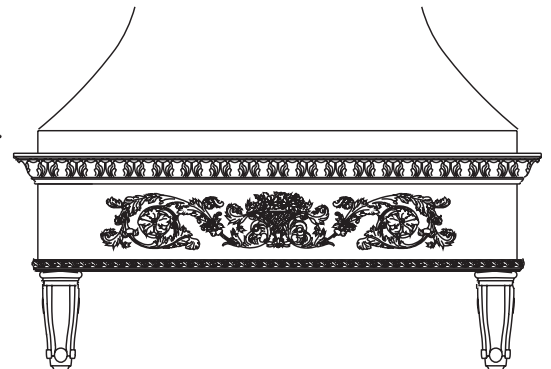

MLD5840, MLD5942, CRV5105