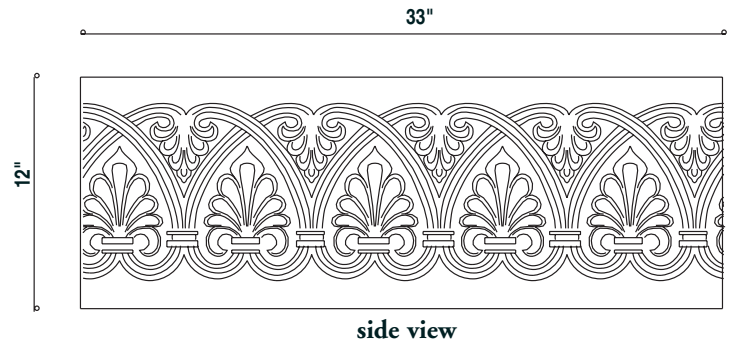

MLD5848, MLD5979,
CRV5107

MLD5842, MLD5982, MLD5980, CRV5097

MLD5840, MLD5942, CRV5105

RH6084 ~ Palmette Range Hood 62 1/8" x 12" x 1 1/4"

This handsome range hood with its deeply carved pattern of palmettes is a noble statement in any discriminating room.

- Applications may include range hoods, mantels, valances and window treatments.
- The range hood comes packaged as 3 pieces: a front, a left and a right hand side, which can be modified to fit jobsite conditions.
- Corner edges of the pieces will need to be mitered and assembly is required.
- Select from our beautiful hand carved crowns, corbels and panel moulds to complete your project.

side view

CRV5097, MLD5922

MLD5842, MLD5976, CRV5092

MLD5868, MLD5840, MLD5980,
CRV5240