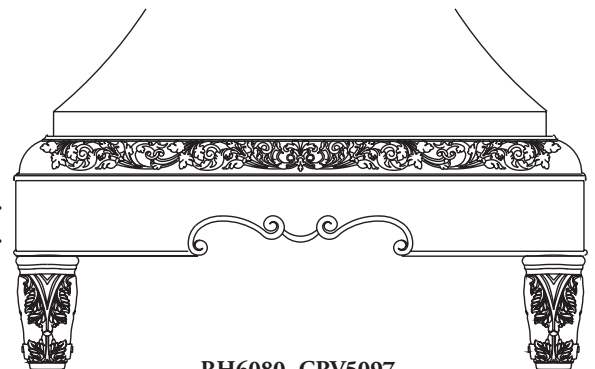

80 1/2"

66"

5 1/2"

72"

- *Endless applications include range hoods, mantels, crown moulding, valances and window treatments.*
- *The range hood comes packaged as 9 pieces: 3 carved radius pieces, a front, a left and a right hand side, and the solid stock with profiled edges to go with it. Can be modified to fit jobsite conditions.*
- *Corner edges of the pieces will need to be mitered and assembly is required.*
- *Select from our beautiful hand carved crowns, corbels and panel moulds to complete your project.*

34 1/4"

30"

side view

4 3/4"

5 1/2"
3/4"
4"
3/4"

RH6080, CRV5097

MLD5922,
MLD6020,
CRV5107

MLD5902, CRV5120

RH6080 ~ Traditional Scrolled Range Hood 72" x 9 5/8" x 1 1/4"

The simple elegance of this range hood offers versatility and imaginative design flexibility.

- Applications may include range hoods, mantels, valances and window treatments.
- The range hood comes packaged as 3 pieces: a front, a left and right hand side, which can be modified to fit jobsite conditions.
- Corner edges of the pieces will need to be mitered and assembly is required.
- Select from our beautiful hand carved crowns, corbels and panel moulds to complete your project.