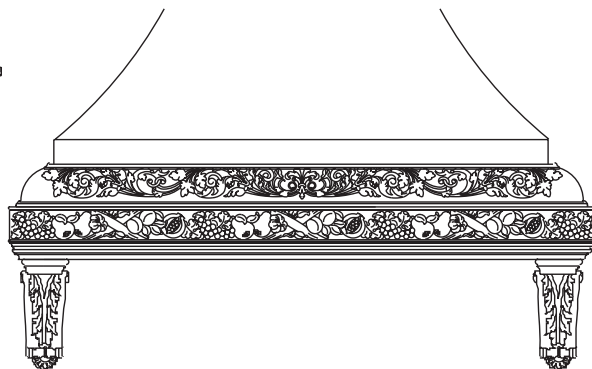

80 1/2"

66"

5 1/2"

72"

- *Endless applications include range hoods, mantels, crown moulding, valances and window treatments.*
- *The range hood comes packaged as 9 pieces: 3 carved radius pieces, a front, a left and a right hand side, and the solid stock with profiled edges to go with it. Can be modified to fit jobsite conditions.*
- *Corner edges of the pieces will need to be mitered and assembly is required.*
- *Select from our beautiful hand carved crowns, corbels and panel moulds to complete your project.*

34 1/4"

30"

side view

4 3/4"

5 1/2"
3/4"
4"
3/4"

RH6080, CRV5097

MLD5922,
MLD6020,
CRV5107

MLD5902, CRV5120

RH6080 ~ Traditional Scrolled Range Hood 72" x 9 5/8" x 1 1/4"

The simple elegance of this range hood offers versatility and imaginative design flexibility.

- Applications may include range hoods, mantels, valances and window treatments.
- The range hood comes packaged as 3 pieces: a front, a left and right hand side, which can be modified to fit jobsite conditions.
- Corner edges of the pieces will need to be mitered and assembly is required.
- Select from our beautiful hand carved crowns, corbels and panel moulds to complete your project.