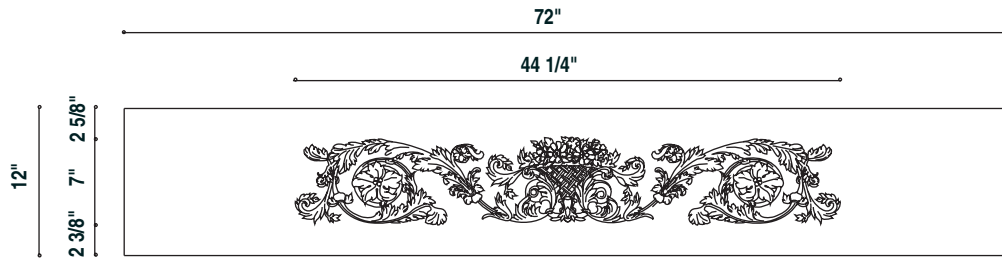

MLD5868, MLD5982,
 RH6080, CRV5259

MLD5840, MLD5944, CRV5624

MLD5868, MLD5986,
 CRV5123, CRV5087

RH6082 ~ Rinceau Scrolls with Floral Basket Range Hood 72" x 12" x 1 1/4"
This French inspired range hood of acanthus scrolls and basket of flowers is an exquisite example of the beauty from a grand era.