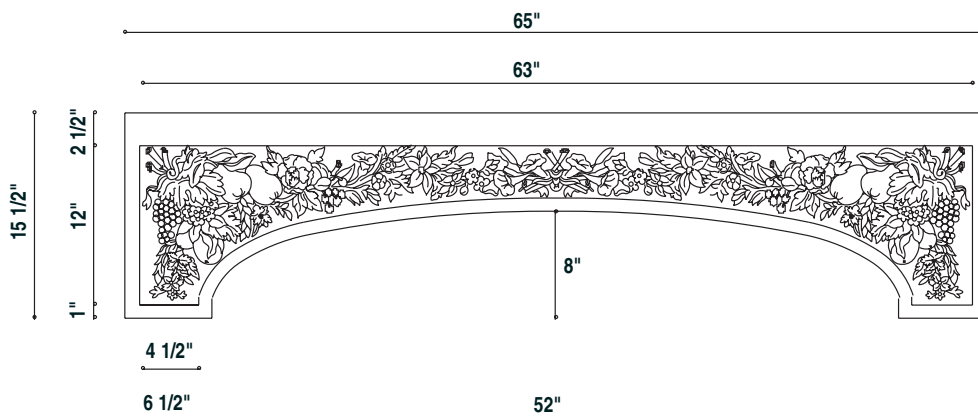

RH6075 - Tuscan Country Range Hood 65" x 15 1/2" x 1 1/4"

This fanciful range hood adds elegant grace to any room. An array of flowers and fruit includes morning glories, bachelor buttons, hydrangea, cherries, pears and grapes.

- Applications include range hoods, mantels, valences and window treatments.
- It comes packaged as 3 pieces: a front, a left and a right hand side, which can be modified to fit any jobsite conditions.
- Shorten or lengthen this item with a center key.
- Corner edges of the pieces will need to be mitered and assembly is required.
- Select from our beautiful hand carved crowns, corbels and panel moulds to complete your project.

MLD5840

RH6078, MLD5848, CRV5620,
CRV5614, CRV5228

MLD5868, MLD5976, CRV5253

RH6078 ~ Scrolled Bolection Range Hood 72" x 5 1/2" x 4 3/4"

This bold and elegant bolection moulding cradles a soft and delicate carving and is reversible, which enhances its versatility on every project.