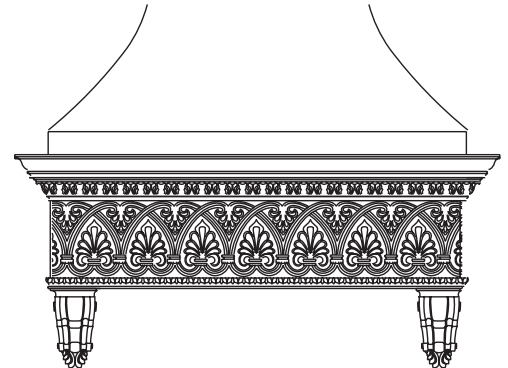

80 1/2"

66"

5 1/2"

72"

- *Endless applications include range hoods, mantels, crown moulding, valances and window treatments.*
- *The range hood comes packaged as 9 pieces: 3 carved radius pieces, a front, a left and a right hand side, and the solid stock with profiled edges to go with it. Can be modified to fit jobsite conditions.*
- *Corner edges of the pieces will need to be mitered and assembly is required.*
- *Select from our beautiful hand carved crowns, corbels and panel moulds to complete your project.*

RH6080 ~ Traditional Scrolled Range Hood 72" x 9 5/8" x 1 1/4"

The simple elegance of this range hood offers versatility and imaginative design flexibility.

- Applications may include range hoods, mantels, valances and window treatments.
- The range hood comes packaged as 3 pieces: a front, a left and right hand side, which can be modified to fit jobsite conditions.
- Corner edges of the pieces will need to be mitered and assembly is required.
- Select from our beautiful hand carved crowns, corbels and panel moulds to complete your project.

- Applications may include range hoods, mantels, valances and window treatments.
- The range hood comes packaged as 3 pieces: a front, a left and a right hand side, which can be modified to fit jobsite conditions.
- Corner edges of the pieces will need to be mitered and assembly is required.
- Select from our beautiful hand carved crowns, corbels and panel moulds to complete your project.

side view

CRV5097, MLD5922

MLD5842, MLD5976, CRV5092

MLD5868, MLD5840, MLD5980,
CRV5240