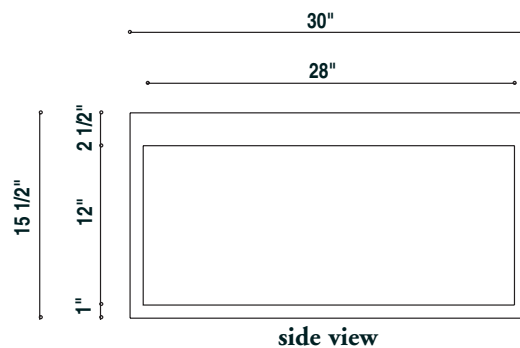

This fanciful range hood adds elegant grace to any room. An array of flowers and fruit includes morning glories, bachelor buttons, hydrangea, cherries, pears and grapes.

- Applications include range hoods, mantels, valences and window treatments.
- It comes packaged as 3 pieces: a front, a left and a right hand side, which can be modified to fit any jobsite conditions.
- Shorten or lengthen this item with a center key.
- Corner edges of the pieces will need to be mitered and assembly is required.
- Select from our beautiful hand carved crowns, corbels and panel moulds to complete your project.

MLD5840