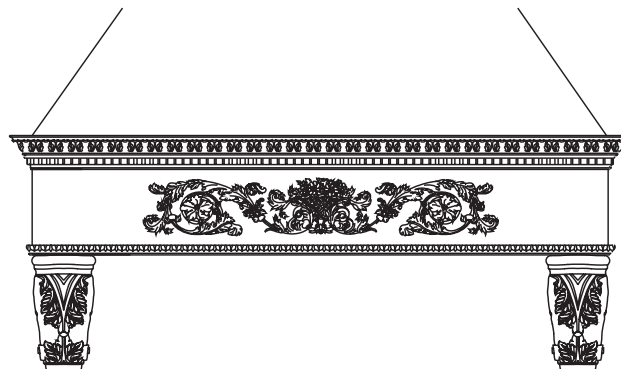

MLD5842, MLD5982, MLD5980, CRV5097