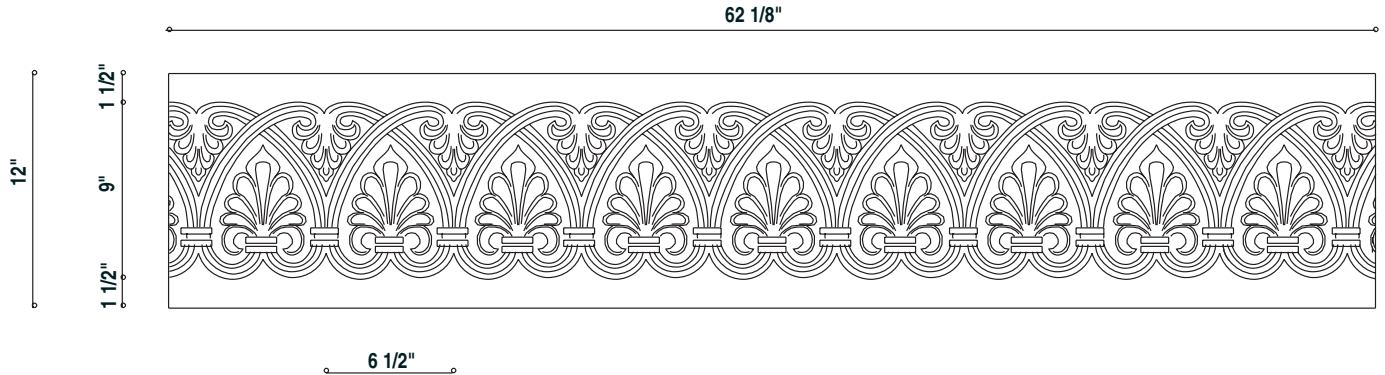

MLD5848, MLD5979,
CRV5107

MLD5842, MLD5982, MLD5980, CRV5097

MLD5840, MLD5942, CRV5105

RH6084 ~ Palmette Range Hood 62 1/8" x 12" x 1 1/4"

This handsome range hood with its deeply carved pattern of palmettes is a noble statement in any discriminating room.

- Applications may include range hoods, mantels, valances and window treatments.
- The range hood comes packaged as 3 pieces: a front, a left and a right hand side, which can be modified to fit jobsite conditions.
- Corner edges of the pieces will need to be mitered and assembly is required.
- Select from our beautiful hand carved crowns, corbels and panel moulds to complete your project.