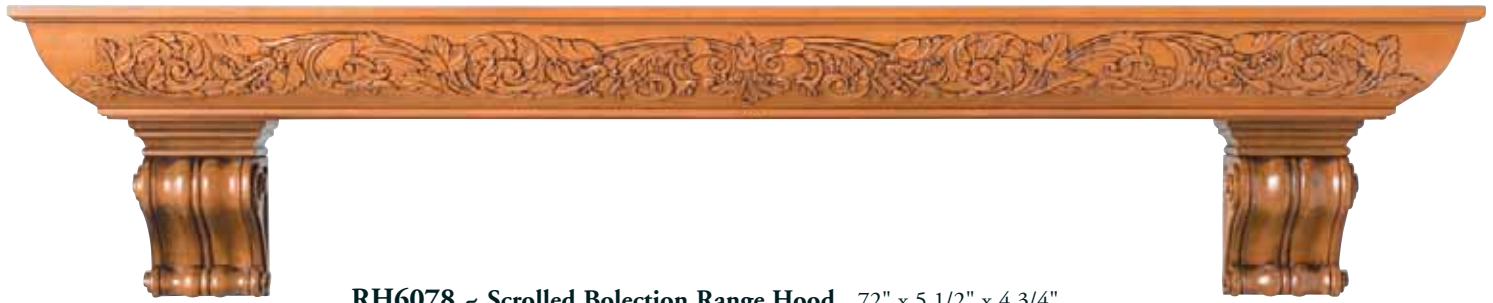

- Applications include range hoods, mantels, valences and window treatments.
- It comes packaged as 3 pieces: a front, a left and a right hand side, which can be modified to fit any jobsite conditions.
- Shorten or lengthen this item with a center key.
- Corner edges of the pieces will need to be mitered and assembly is required.
- Select from our beautiful hand carved crowns, corbels and panel moulds to complete your project.

MLD5840

RH6078, MLD5848, CRV5620,
CRV5614, CRV5228

MLD5868, MLD5976, CRV5253

RH6078 ~ Scrolled Bolection Range Hood 72" x 5 1/2" x 4 3/4"

This bold and elegant bolection moulding cradles a soft and delicate carving and is reversible, which enhances its versatility on every project.

RH6080 ~ Traditional Scrolled Range Hood 72" x 9 5/8" x 1 1/4"

The simple elegance of this range hood offers versatility and imaginative design flexibility.

- Applications may include range hoods, mantels, valances and window treatments.
- The range hood comes packaged as 3 pieces: a front, a left and right hand side, which can be modified to fit jobsite conditions.
- Corner edges of the pieces will need to be mitered and assembly is required.
- Select from our beautiful hand carved crowns, corbels and panel moulds to complete your project.