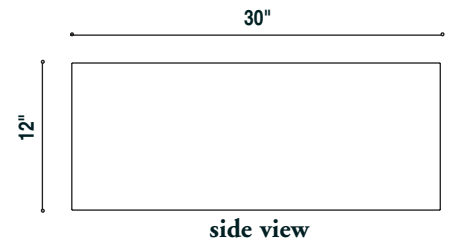

MLD5848, MLD5979,
CRV5107