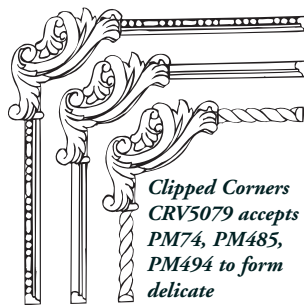

*Clipped Corners
CRV5079 accepts
PM74, PM485,
PM494 to form
delicate
decorative panels*