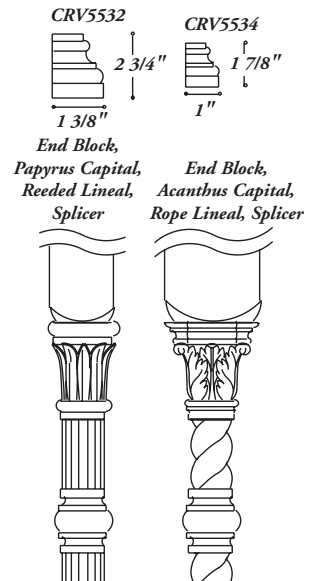

*Dimensions are listed in order
by width at widest point,
overall height and depth.*

CRV5518
Large End Block
3 1/2" x 5 3/4" x 1 3/4"
accepts up to 3 1/2" x 1 3/4"
Accepts Large Capitals
sold 2/pkg.

CRV5520
Medium End Block
2 5/8" x 5 3/4" x 1 3/8"
accepts up to 2 5/8" x 1 3/8"
Accepts Medium Capitals
sold 2/pkg.

CRV5522
Small End Block
1 3/4" x 5 3/4" x 7/8"
accepts up to 1 3/4" x 7/8"
Accepts Small Capitals
sold 2/pkg.

CRV5524
Large Splicer
3" x 3 1/4" x 1 1/2"
accepts up to 2" x 1"
sold 2/pkg.

CRV5526
Medium Splicer
2 1/4" x 2 3/8" x 1 1/8"
accepts up to 1 1/2" x 3/4"
sold 2/pkg.

CRV5528
Small Splicer
1 1/2" x 1 5/8" x 3/4"
accepts up to 1" x 1/2"
sold 2/pkg.

CRV5530
Large Traditional Plynth
3 3/4" x 2 3/8" x 1 7/8"
accepts up to 2" x 1"
sold 2/pkg.

CRV5532
Medium Traditional Plynth
2 3/4" x 1 3/4" x 1 3/8"
accepts up to 1 1/2" x 3/4"
sold 2/pkg.

CRV5534
Small Traditional Plynth
1 7/8" x 1 1/8" x 1"
accepts up to 1" x 1/2"
sold 2/pkg.

Products on pages 2:14 - 2:17 are designed so that all large items fit each other,
medium fits medium and small fits small.