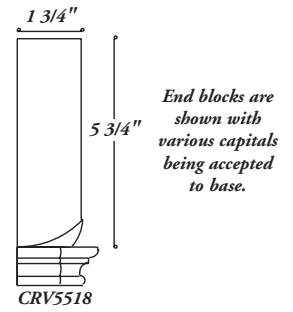

CRV5516
Small Traditional Capital
1 3/4" x 2 3/8" x 7/8"
accepts up to 1" x 1/2"
sold 2/pkg.