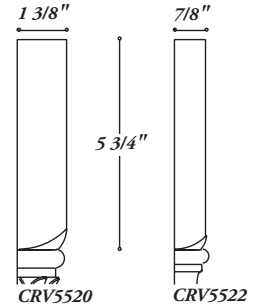

CRV5524
Large Splicer
3" x 3 1/4" x 1 1/2"
accepts up to 2" x 1"
sold 2/pkg.