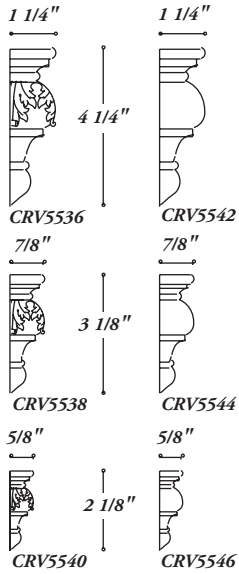

*Dimensions are listed in order
by width at widest point,
overall height and depth.*

CRV5518
Large End Block
3 1/2" x 5 3/4" x 1 3/4"
accepts up to 3 1/2" x 1 3/4"
Accepts Large Capitals
sold 2/pkg.

CRV5520
Medium End Block
2 5/8" x 5 3/4" x 1 3/8"
accepts up to 2 5/8" x 1 3/8"
Accepts Medium Capitals
sold 2/pkg.

CRV5522
Small End Block
1 3/4" x 5 3/4" x 7/8"
accepts up to 1 3/4" x 7/8"
Accepts Small Capitals
sold 2/pkg.

CRV5524
Large Splicer
3" x 3 1/4" x 1 1/2"
accepts up to 2" x 1"
sold 2/pkg.

CRV5526
Medium Splicer
2 1/4" x 2 3/8" x 1 1/8"
accepts up to 1 1/2" x 3/4"
sold 2/pkg.

CRV5528
Small Splicer
1 1/2" x 1 5/8" x 3/4"
accepts up to 1" x 1/2"
sold 2/pkg.

CRV5530
Large Traditional Plynth
3 3/4" x 2 3/8" x 1 7/8"
accepts up to 2" x 1"
sold 2/pkg.

CRV5532
Medium Traditional Plynth
2 3/4" x 1 3/4" x 1 3/8"
accepts up to 1 1/2" x 3/4"
sold 2/pkg.

CRV5534
Small Traditional Plynth
1 7/8" x 1 1/8" x 1"
accepts up to 1" x 1/2"
sold 2/pkg.

Products on pages 2:14 - 2:17 are designed so that all large items fit each other,
medium fits medium and small fits small.