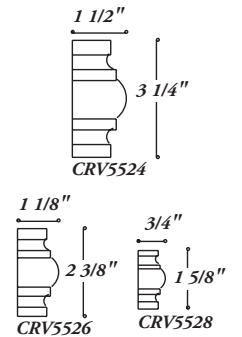

CRV5530
Large Traditional Plynth
3 3/4" x 2 3/8" x 1 7/8"
accepts up to 2" x 1"
sold 2/pkg.