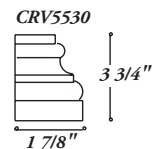

*Dimensions are listed in order
by width at widest point,
overall height and depth.*

CRV5518
Large End Block
3 1/2" x 5 3/4" x 1 3/4"
accepts up to 3 1/2" x 1 3/4"
Accepts Large Capitals
sold 2/pkg.

CRV5520
Medium End Block
2 5/8" x 5 3/4" x 1 3/8"
accepts up to 2 5/8" x 1 3/8"
Accepts Medium Capitals
sold 2/pkg.

CRV5522
Small End Block
1 3/4" x 5 3/4" x 7/8"
accepts up to 1 3/4" x 7/8"
Accepts Small Capitals
sold 2/pkg.

CRV5524
Large Splicer
3" x 3 1/4" x 1 1/2"
accepts up to 2" x 1"
sold 2/pkg.

CRV5526
Medium Splicer
2 1/4" x 2 3/8" x 1 1/8"
accepts up to 1 1/2" x 3/4"
sold 2/pkg.

CRV5528
Small Splicer
1 1/2" x 1 5/8" x 3/4"
accepts up to 1" x 1/2"
sold 2/pkg.

CRV5530
Large Traditional Plynth
3 3/4" x 2 3/8" x 1 7/8"
accepts up to 2" x 1"
sold 2/pkg.

CRV5532
Medium Traditional Plynth
2 3/4" x 1 3/4" x 1 3/8"
accepts up to 1 1/2" x 3/4"
sold 2/pkg.