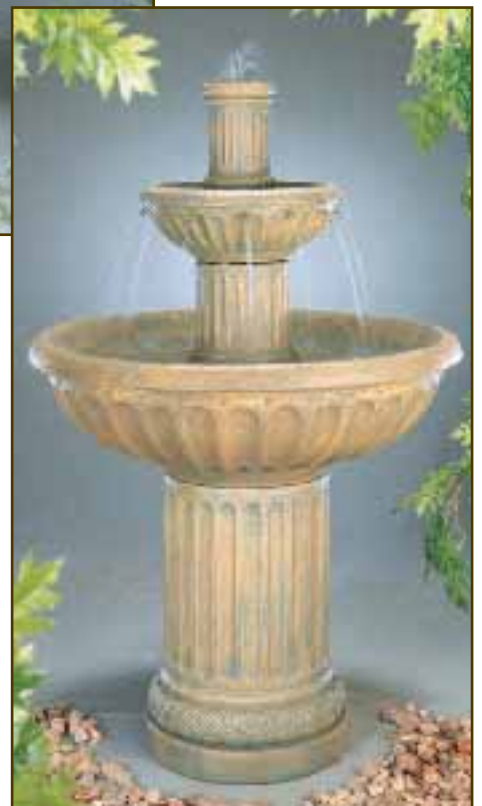

Tiered Fountains

5125F15

PALAZZO FLUTED FOUNTAIN

15 PC., H. 72 in, (184 cm)

- No. 5125 Fluted Finial – H. 12 in (30 cm), Dia. 6 in (15 cm)
- No. 6127 Small Fluted Bowl/Ped Unit (Piped) – H. 5 in (13 cm), Dia. 17 in (43 cm)
- No. 6128 Large Fluted Bowl (Piped) – H. 11 in (28 cm), Dia. 36 in (91 cm)
- No. 7127 Large Fluted Base – H. 23 in (58 cm), Dia. 17 in (43 cm)
- No. 7127AD Access Door
- No. 6097 Rim Edges For 6098 Bowl (4) – H. 5 in (13 cm), W. 55 in (140 cm), F-B 10.5 in (27 cm)
- No. 6098 Large Bowl (Fiberglass) – H. 12 in (30 cm), Dia. 72 in (183 cm)
- No. 7097 Pedestal Segment (3) – H. 18.75 in (48 cm), W. 39 in (99 cm), F-B 18 in (46 cm)
- No. 7098 Plinth Bottom Platform (3) – H. 2.5 in (6 cm), W. 48 in (122 cm), F-B 22 in (56 cm)

Set Up Base Dia. 59 in (150 cm)
Shown in Golden Moss (GM)

5125F

FLUTED FOUNTAIN

4 PC., H. 54 in (137 cm)

- No. 5125 Fluted Finial – H. 12 in (30 cm), Bottom Dia. 6 in (15 cm)
- No. 6127 Small Fluted Bowl/Ped Unit (Piped) – H. 5 in (13 cm), Dia. 17 in (43 cm)
- No. 6126 Large Bowl – H. 11 in (28 cm), Dia. 36 in (91 cm)
- No. 7126 Large Base – H. 23 in (58 cm), Bottom Dia. 17 in (43 cm)

Shown in Golden Moss (GM)