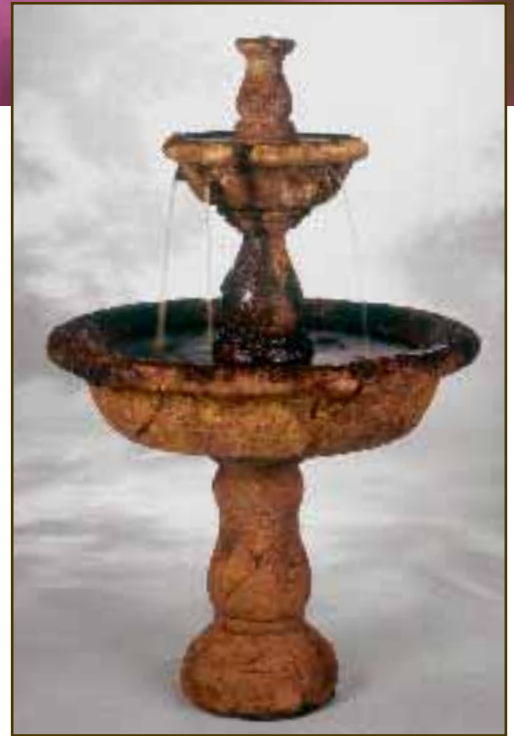

Shown in Pompeii Antique Ash (PM)

Tiered Fountains

5562F11
REDONDO TAZZA TIER FOUNTAIN

11 PC., H. 48 in (122 cm)

- No. 5562 Small Tazza Tier Finial – H. 9 in (23 cm), W. 4.5 in (11 cm)
- No. 6562 Small Tazza Tier Top Bowl (Piped) – H. 4 in (10 cm), Dia. 13 in (33 cm)
- No. 7562 Small Tazza Tier Middle Base – H. 17.5 in (44 cm), Dia. 8.5 in (22 cm)
- No. 7562AD Access Door
- No. 6563P Small Tazza Tier Bottom Bowl (Piped) – H. 6.5 in (17 cm), Dia. 27.5 in (70 cm)
- No. 7567 Large Tazza Tier Middle Base – H. 18.5 in (47 cm), Dia. 11 in (28 cm)
- No. 7567AD Access Door
- No. 6287 Redondo Pool – H. 9 in (23 cm), Dia. 48 in (122 cm)
- No. 7583 Pedestal (4) – H. 6 in (15 cm), W. 11 in (28 cm) F-B 7 in (18 cm)
- No. 7586 Center Support Pedestal – H. 6 in (15 cm), Dia. 10 in (25 cm)

Shown in Sorrento Sandstone (SR)

5562F
SMALL TAZZA TIER FOUNTAIN

5 PC., H. 42 in (107 cm)

- No. 5562 Finial – H. 9 in (23 cm), W. 4.5 in (11 cm)
- No. 6562 Top Bowl – H. 4 in (10 cm), Dia. 13 in (33 cm)
- No. 7562 Middle Base – H. 17.5 in (44 cm), Dia. 8.5 in (22 cm)
- No. 6563 Bottom Bowl – H. 6.5 in (17 cm), Dia. 27.5 in (70 cm)
- No. 7563 Bottom Base – H. 17 in (43 cm), Dia. 9.5 in (24 cm)