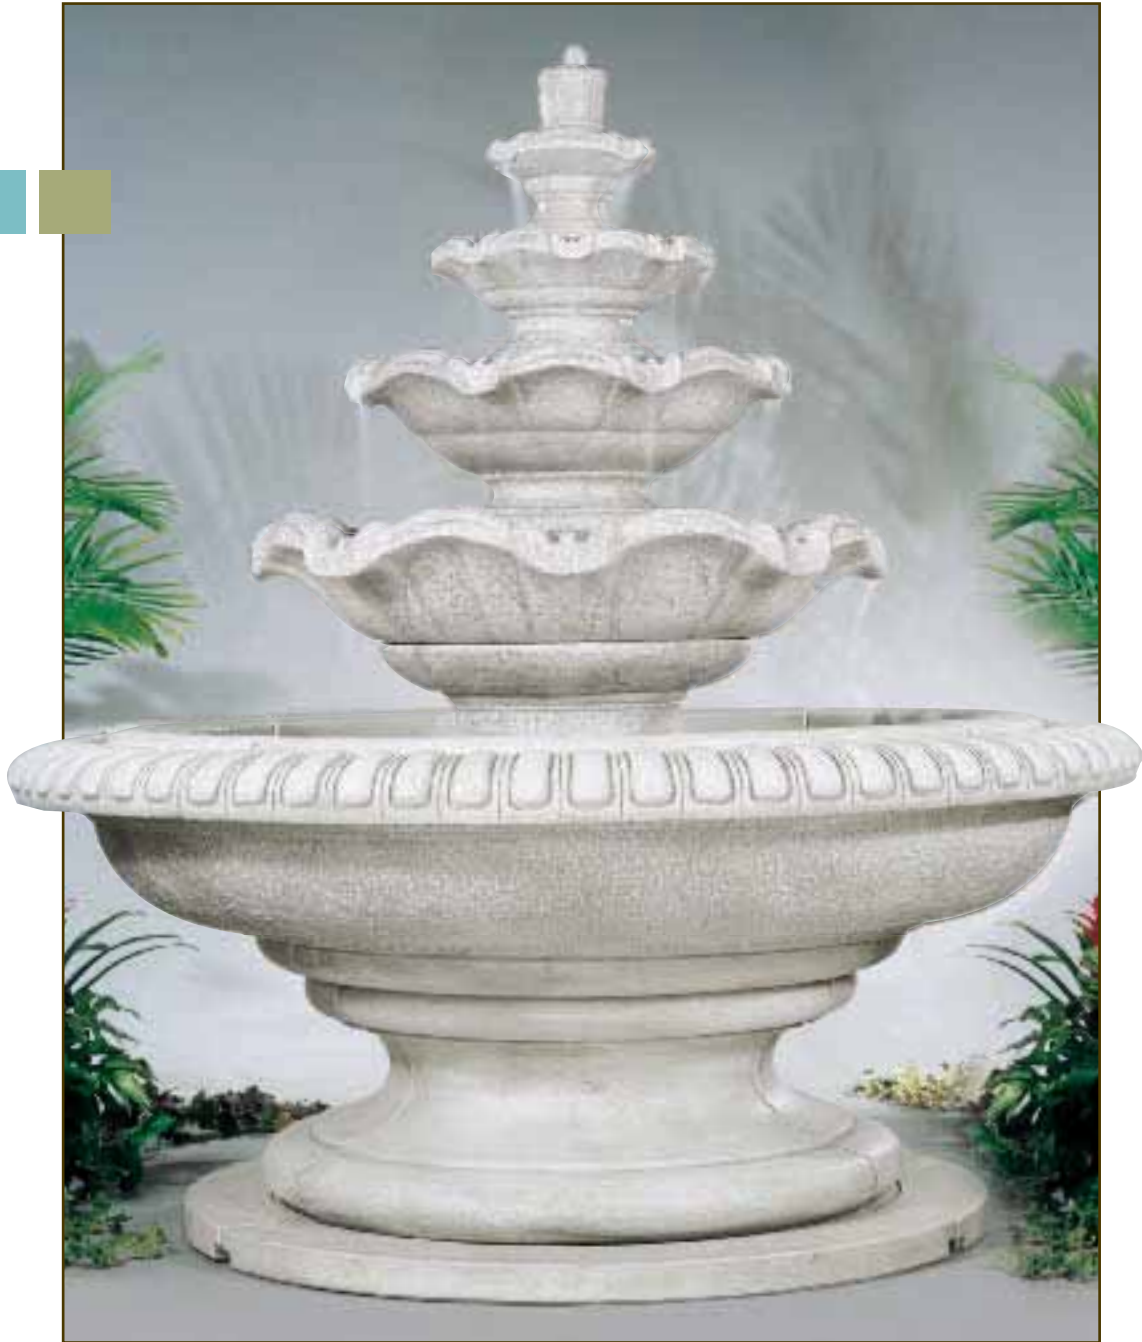

Tiered Fountains

5513F20

PALAZZO QUATTRO TIER FOUNTAIN

20 PC., H. 81 in (206 cm)

No. 5513 Quattro Top Finial Bowl/Base Riser Unit – H. 14 in (36 cm), Dia. 12 in (30 cm)

No. 6613 Quattro Second Bowl/Base Unit – H. 12 in (30 cm), Dia. 19 in (48 cm)

No. 6614 Quattro Third Bowl/Base Unit – H. 15 in (38 cm), Dia. 31 in (79 cm)

No. 6615 Quattro Fourth Bowl/Base Unit – H. 9 in (23 cm), Dia. 44 in (112 cm)

No. 7715 Quattro Bottom Pedestal – H. 13.5 in (34 cm), Dia. 29 in (74 cm)

No. 7652 Pedestal (4) – H. 6 in (15 cm), W. 8.5 in (22 cm), F-B 6.5 in (17 cm)

No. 6097 Rim Edges For 6098 Bowl (4) – H. 5 in (13 cm), W. 55 in (140 cm), F-B 10.5 in (27 cm)

No. 6098 Large Bowl (Fiberglass) – H. 12 in (30 cm), Dia. 72 in (183 cm)

No. 7097 Pedestal Segment (3) – H. 18.75 in (48 cm), W. 39 in (99 cm), F-B 18 in (46 cm)

No. 7098 Plinth Bottom Platform (3) – H. 2.5 in (6 cm), W. 48 in (122 cm), F-B 22 in (56 cm)

Set Up Base Dia. 59 in (150 cm)

Shown in Pompeii Antique Ash (PM)