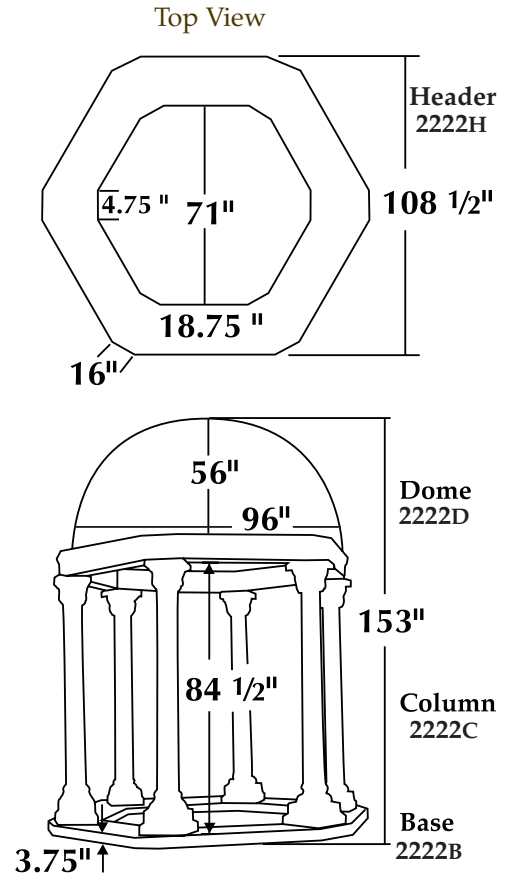

No. 2859T Back – H. 22 in (56 cm),
W. 54 in (137 cm), F-B 3 in (8 cm)

Shown in Pompeii Antique Ash (PM)

8815P

CLASSIC RUINS PEDESTAL

H. 24 in (61 cm), Base W. 17 in (43 cm),
Base F-B 14 in (36 cm)

Shown in Bronze Patina (BP)

Both Shown in Relic Sargasso (RS)

2648

BARRINGTON TABLE

2 PC., H. 31 in (79 cm)

No. 2648T Barrington Table Top - H. 3 in (8 cm),
Dia. 27 in (69 cm)

No. 2648P Barrington Table Pedestal -
H. 28 in (71 cm), Dia. 14 in (36 cm)

2649

BARRINGTON STOOL

1 PC., H. 20 in (51 cm), Dia. 12 in (30 cm)

Both Shown in Mediterranean Sunset (ME)

Outdoor Furniture

2838

EUROPA BENCH

3 PC., H. 16 in (41 cm), L. 32 in (81 cm), F-B 14 in (36 cm)

No. 2851P Slate Bench Pedestal [2] –

H. 13 in (33 cm), W. 11 in (28 cm)

Shown in Relic Lava (RL)

Outdoor Furniture

2222
CLASSICAL GAZEBO (BASIC)
 H. 153 in (389 cm)
 Shown in Natural (NA)

Classical Gazebo Columns are open through their centers to allow for electrical wiring for spotlights or decorative lighting.
 *Dome constructed of power coated steel completed with a light antiqued brush for a tone-down effect.