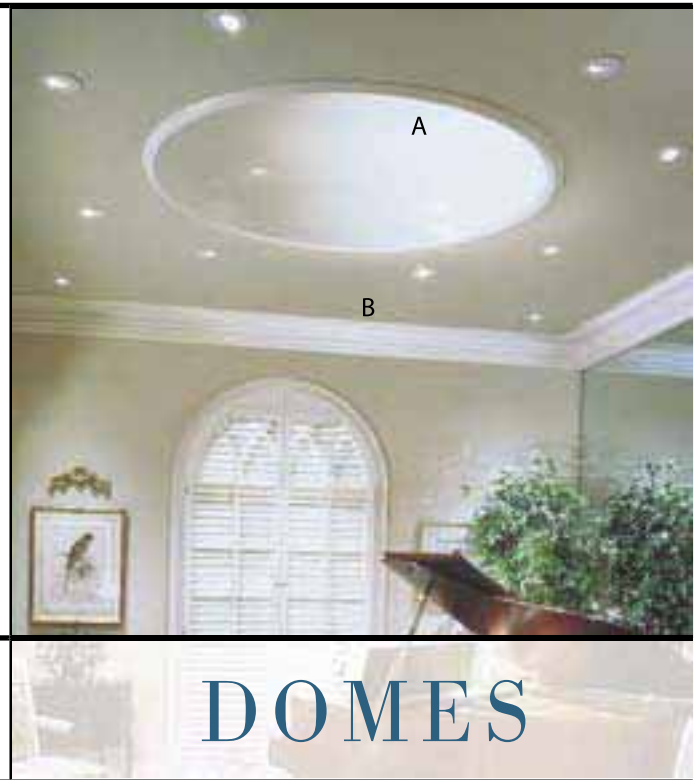

# Take Style to New Heights

Top off your space with ceiling domes in round or elliptical shapes. Made of lightweight fiberglass, Focal Point domes feature deep details and curves. They add the beauty and depth of tray ceilings but install at a fraction of the cost. Decorative domes are ideal in entryways, hallways and dining rooms.

### Features:

- Made of lightweight fiberglass material
- Deep detail and curve
- Available in round and elliptical shapes

Fiberglass domes come with a pre-marked center for easy installation of lighting or medallion.