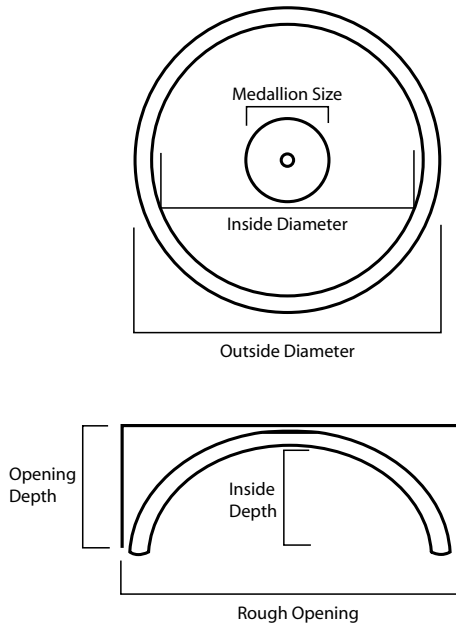

sample profile key to symbols