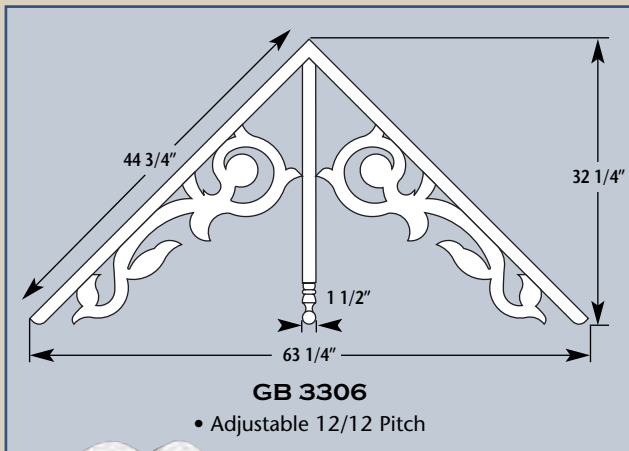

BLOCKS, BRACKETS & GINGERBREADS

GB 3300

- 1 1/8" Projection
- 10 1/2" Height
- 10 1/2" Width
- Apply to BL 2456

GB 3301

- 1 1/8" Projection
- 10 1/2" Height
- 10 1/2" Width
- Apply to BL 2456

GB 3302

- 1 1/8" Projection
- 9" Height
- 8 1/4" Width
- Apply to BL 2457

GB 3303

- 1 1/2" Projection
- 7 1/2" Height
- 6 1/2" Width
- Apply to BL 2457

GB 3304

- 1 1/8" Projection
- 7 5/8" Height
- 7 5/8" Width
- Apply to BL 2458

GB 3305

- 1 1/8" Projection
- 7 5/8" Height
- 7 5/8" Width
- Apply to BL 2458

GB 3307A WITHOUT FRAME

- 6" Projection
- 17 3/4" Height
- 1" Width

GB 3307B WITH FRAME

- 8 1/2" Projection
- 20 1/4" Height
- 1 1/2" Width

GB 3308A WITHOUT FRAME

- 7 3/8" Projection
- 22" Height
- 1" Width

GINGERBREADS

GB 3314
 • 10" Projection
 • 6" Height
 • 1" Width

GB 3315
 • 20 1/2" Projection
 • 13 1/2" Height
 • 1 1/2" Width

GB 3316
 • 18" Projection
 • 17 1/2" Height
 • 1 1/4" Width

GB 3317-3/12
 • 13 1/2" Projection
 • 16" Height
 • 2" Width
 • 3/12 Pitch