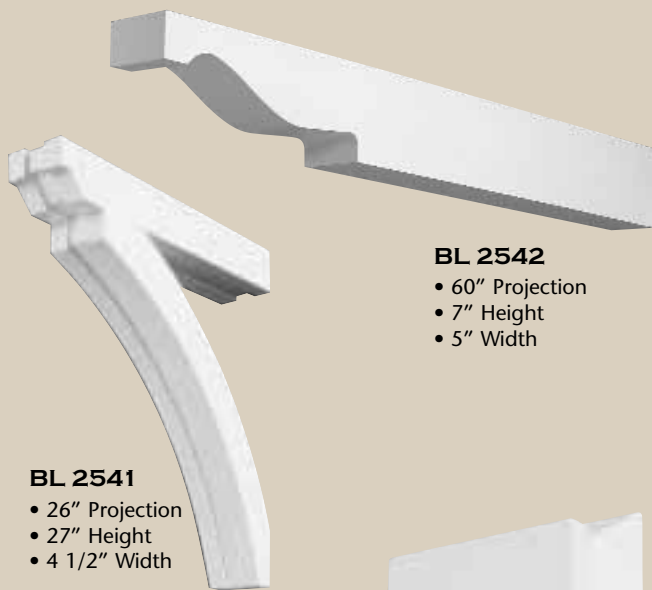

BL 2535L-9/12

- 9/12 Pitch

BLOCKS, BRACKETS & GINGERBREADS

BL 2539

- 3 3/4" Projection
- 5 11/16" Height
- 7 1/2" Width

BL 2540

- 3 3/4" Projection
- 3 11/16" Height
- 5 1/2" Width

BL 2541

- 26" Projection
- 27" Height
- 4 1/2" Width

BL 2542

- 60" Projection
- 7" Height
- 5" Width

BL 2543

- 12" Projection
- 36 1/2" Height
- 3 1/2" Width

BL 2544

- 3" Projection
- 7" Height
- 3 1/2" Width

BL 2545

- 2 1/4" Projection
- 6 1/2" Height
- 6 1/2" Width

BL 2546

- 1 7/8" Projection
- 6" Height
- 6" Width

BL 2547

- 26" Projection
- 9 1/2" Height
- 3" Width

BL 2548

- 10" Projection
- 10" Height
- 1 1/2" Width