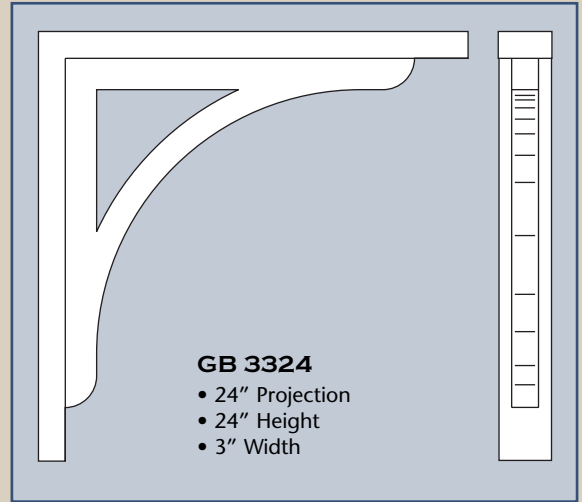

1. **GB 3324**
2. 24" Projection
   - 24" Height
   - 3" Width