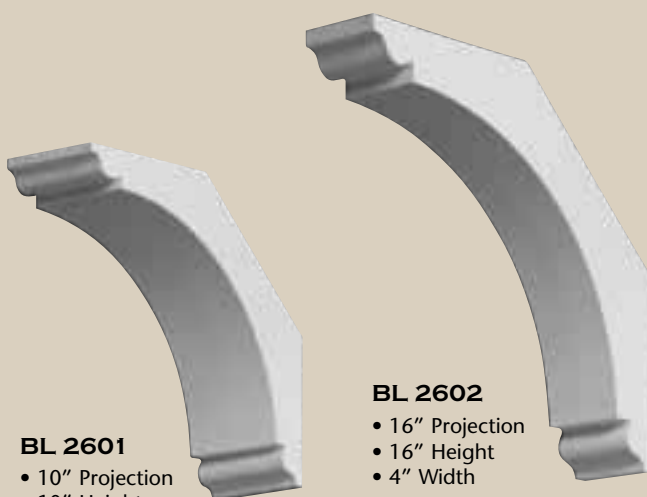

BL 2599

- 11" Projection
- 9" Height
- 7 1/4" Width

BL 2600

- 9 3/4" Projection
- 9" Height
- 5" Width

BL 2598

- 31 1/2" Projection
- 31 1/2" Height
- 6" Width

BLOCKS, BRACKETS & GINGERBREADS

COMBINED BL 2604

- 17 1/4" Projection
- 10 3/8" Height
- 21" Width
- Block Components for MD 1484 on page 129

BL 2604C

- 11 1/4" Projection
- 1 11/16" Height
- 21" Width

BL 2604B

- 16 11/16" Projection
- 2 1/16" Height
- 13 7/8" Width

BL 2604A

- 15 3/8" Projection
- 6 5/8" Height
- 8 3/4" Width

BL 2601

- 10" Projection
- 10" Height
- 4" Width

BL 2602

- 16" Projection
- 16" Height
- 4" Width

BL 2603

- 4 3/4" Projection
- 4 3/4" Height
- 3/4" Width