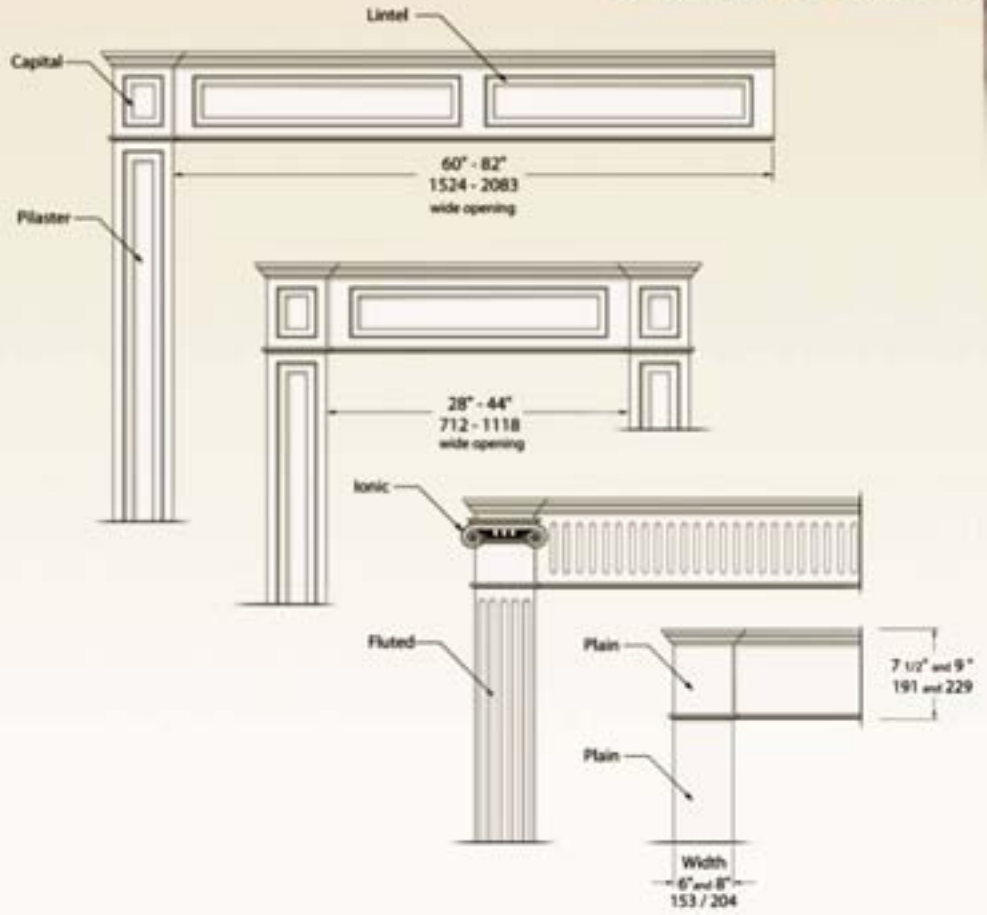

pilasters & door surrounds

95850
95851
95852

95870
95871
95872

95860
95861
95862

94950
94951

94970
94971

94960
94961

TYPE	PART	PILASTER SIZE	LENGTH
# 94950	Pilaster-plain	6" x 1 1/4"	7'-6" / 2286
# 94951	Pilaster-plain	8" x 1 1/4"	7'-6" / 2286
# 94960	Pilaster-panel	6" x 1 1/4"	7'-0" / 2134
# 94961	Pilaster-panel	8" x 1 1/4"	7'-6" / 2286
# 94970	Pilaster-fluted	6" x 1 1/4"	7'-0" / 2134
# 94971	Pilaster-fluted	8" x 1 1/4"	7'-6" / 2286
# 96160	Lintel-plain	7 1/2" x 1"	7'-10" / 2388
# 96161	Lintel-plain	9" x 1"	7'-10" / 2388
# 96170	Lintel-fluted	7 1/2" x 1"	7'-10" / 2388
# 96171	Lintel-fluted	9" x 1"	7'-10" / 2388
# 96180	Lintel-double panel	9" x 1"	7'-10" / 2388
# 96191	Lintel-single panel	7 1/2" x 1"	3'-8" / 1118
# 96192	Lintel-single panel	9" x 1"	3'-8" / 1118
# 95850	Capital-plain	6" x 1 1/4"	7 1/2" / 191
# 95851	Capital-plain	6" x 1 1/4"	9" / 229
# 95852	Capital-plain	8" x 1 1/4"	9" / 229
# 95860	Capital-ionic	6" x 1 1/4"	7 1/2" / 191
# 95861	Capital-ionic	6" x 1 1/4"	9" / 229
# 95862	Capital-panel	8" x 1 1/4"	9" / 229
# 95870	Capital-panel	6" x 1 1/4"	7 1/2" / 191
# 95871	Capital-panel	6" x 1 1/4"	9" / 229
# 95872	Capital-panel	8" x 1 1/4"	9" / 229