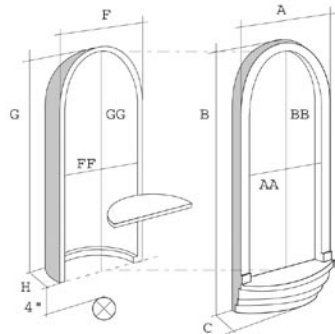

Measurements are approximate

recessed niches (medium)

<N403
&
N410

N404
&
N410>

wall mounted niches (small)

N301
11-7/16"W
x 20-11/16"H
x 3-1/8"D x
5-3/4" inside width

N302
11"W
x 21-5/8"H
x 4-1/8"D
x 6-11/16"
inside width

recessed niches (large)

<N503
&
N510

N503
&
N520>

<N504
&
N510

N504
&
N520>

wall mounted niche (large)

N303
26-3/4"W x 42-1/2"H x 9-7/16"D x
16-15/16" inside width

Place the lightbulb at min. 4" distance from the opaque base.

| | A | B | C | AA | BB |
|------|-----------|-----------|----------|----------|-----------|
| N403 | 16-15/16" | 27-3/4" | 3-15/16" | 10-7/16" | 21-5/8" |
| N404 | 16-9/16" | 31-15/16" | 4-3/8" | 9-5/8" | 21-5/8" |
| N503 | 27-3/8" | 44-11/16" | 4-3/8" | 20-1/4" | 37-3/16" |
| N504 | 27-3/8" | 44-7/8" | 4-3/8" | 19-1/2" | 37-3/16" |
| | F | G | H | FF | GG |
| N410 | 12-3/8" | 23-5/8" | 3-3/8" | 11" | 23-1/16" |
| N510 | 22-1/16" | 38-3/4" | 7-1/16" | 20-7/8" | 37-13/16" |
| N520 | 22-1/16" | 38-9/16" | 7-1/16" | 20-7/8" | 36-1/4" |