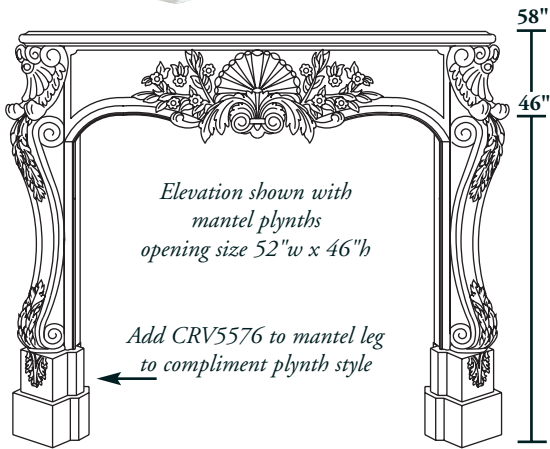

81" w x 8" d x 57" h
Opening: 52" w x 40" h
Shelf - 81" w x 8" d
Mantel Width at Base - 73" w
Depth of Legs at Base - 5 1/2"

Mantel has 1" offset on inside of mantel to go over marble. 1" panel mould precut, included.

Order Mantel with specific finish
 ex: Aged Pine Stained with Stain Glaze

*Elevation shown with
 mantel plinths
 opening size 52"w x 46"h*

MPB9018LW
 14 1/2"W x 6"H
 x 9 1/2"D
 sold as pairs

Delicate raised center panel featuring a scrolled urn with returns of deeply carved fluting and oval rosettes. Delicate vertical drops subordinate yet sustain a majestic center shelf. Fanciful. Graceful. Classical.

All Mantels are hand carved in Lindenwood, installation ready in 3-4 pieces (hardware included), and in stock ready for shipment. Lindenwood is prepared to finish; stain or paint.

MAN9021LW
Shell with Country Flowers
Full Surround

72" w x 9 3/4" d x 52" h
Opening: 52" w x 40" h
Shelf - 68" w x 9 3/4" d
Carved Center Panel - 36" w x 6" h

Mantel has 1" offset on inside of mantel to go over marble. 1" panel mould precut, included.

PREFINISH: Shabby Chic White