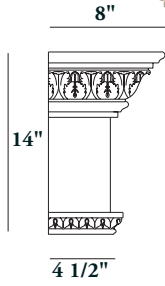

81" w x 8" d x 57" h
Opening: 52" w x 40" h
Shelf - 81" w x 8" d
Mantel Width at Base - 73" w
Depth of Legs at Base - 5 1/2"

Mantel has 1" offset on inside of mantel to go over marble. 1" panel mould precut, included.

72" w x 9 3/4" d x 52" h
Opening: 52" w x 40" h
Shelf - 68" w x 9 3/4" d
Carved Center Panel - 36" w x 6" h

Mantel has 1" offset on inside of mantel to go over marble. 1" panel mould precut, included.

PREFINISH: Shabby Chic White

Elevation shown with mantel plynths opening size 52" w x 46" h

Add CRV5576 to mantel leg to compliment plynth style

MPB9021LW
10 1/2" W x 6" H x 10" D
sold as pairs

MANTEL PLYNTH BLOCKS FOR THE MAN9021
Our new mantel plynths add 6" to the overall height of our full surround mantels (creating a greater height in the opening). These Lindenwood plynths add not just height, but a lovely detail that supports the mantel well. Plynths accept 1" panel mould inside leg, too! Sold as pairs.

MAN9039LW Rinceau Scroll with Flower Basket - 72" w x 8" d x 14" h - bottom depth 4 1/2"

Unfinished

MAN9042LW Rinceau Scroll with Flower Basket - 60" w x 8" d x 12 1/2" h - bottom depth 4 1/2"

Unfinished