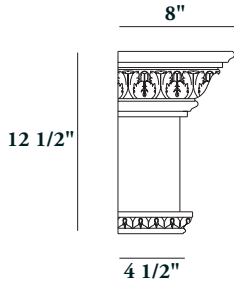

81" w x 8" d x 57" h
Opening: 52" w x 40" h
Shelf - 81" w x 8" d
Mantel Width at Base - 73" w
Depth of Legs at Base - 5 1/2"

Mantel has 1" offset on inside of mantel to go over marble. 1" panel mould precut, included.

72" w x 9 3/4" d x 52" h
Opening: 52" w x 40" h
Shelf - 68" w x 9 3/4" d
Carved Center Panel - 36" w x 6" h

Mantel has 1" offset on inside of mantel to go over marble. 1" panel mould precut, included.

PREFINISH: Shabby Chic White

Elevation shown with mantel plynths opening size 52" w x 46" h

Add CRV5576 to mantel leg to compliment plynth style

MPB9021LW
10 1/2" W x 6" H x 10" D
sold as pairs

MANTEL PLYNTH BLOCKS FOR THE MAN9021
Our new mantel plynths add 6" to the overall height of our full surround mantels (creating a greater height in the opening). These Lindenwood plynths add not just height, but a lovely detail that supports the mantel well. Plynths accept 1" panel mould inside leg, too! Sold as pairs.

MAN9039LW Rinceau Scroll with Flower Basket - 72" w x 8" d x 14" h - bottom depth 4 1/2"

Unfinished

MAN9042LW Rinceau Scroll with Flower Basket - 60" w x 8" d x 12 1/2" h - bottom depth 4 1/2"

Unfinished