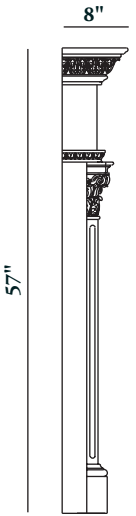

MAN9012 LW

Floral Swag with Urn

Full Surround 87" w x 12" d x 58 3/4" h
 Opening: 52" w x 40" h
 Shelf - 87" w x 12" d
 Mantel Width at Base - 70"
 Depth of Legs at Base - 3 1/2"
 Mantel Width at Legs - 69 1/4"
 Mantel Width at Corbels - 78 1/4"
 Carved Center Panel - 54 1/2" w x 9 1/2" h

Order Mantel with specific finish
 ex: Aged Pine Stained with Stain Glaze

*Elevation shown with
 mantel plynths
 opening size 52" w x 46" h*

64 3/4"

46"

MPB9012LW

11" W x 6" H x 4" D
 sold as pairs

Bold corbels complement a variety of deeply carved detail. The classic Greek urn is adorned by a delicate array of flowers, which invite birds and butterflies in their perch. A tasteful combination of hand carved trim completes this exceptional offering. Magical. Handsome. Invigorating.

81" w x 8" d x 57" h
Opening: 52" w x 40" h
Shelf - 81" w x 8" d
Mantel Width at Base - 73" w
Depth of Legs at Base - 5 1/2"

Mantel has 1" offset on inside of mantel to go over marble. 1" panel mould precut, included.

PREFINISH: Golden Brown Stain

MPB9015LW

13 1/2" W x 6" H
x 6 1/2" D
sold as pairs

*Elevation shown with
mantel plynths
opening size 52" w x 46" h*

MANTEL PLYNTH BLOCKS

Our new mantel plynths add 6" to the overall height of our full surround mantels (creating a greater height in the opening). These Lindenwood plynths are hand carved with the classic lambs tongue, and add not just height, but a lovely detail that supports the mantel well. Plynths accept 1" panel mould inside leg, too! Sold as pairs.