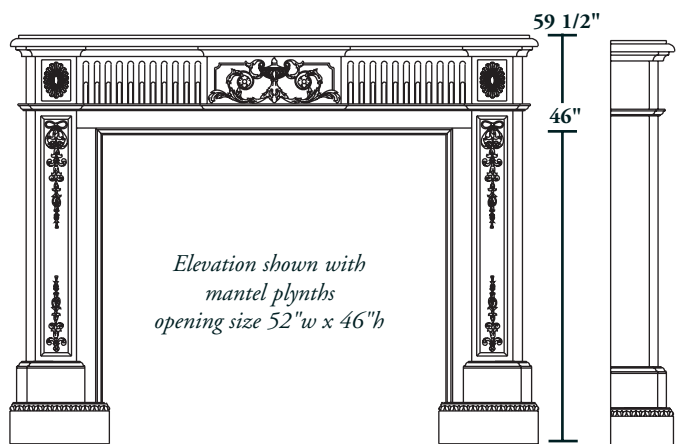

81" w x 8" d x 57" h
Opening: 52" w x 40" h
Shelf - 81" w x 8" d
Mantel Width at Base - 73" w
Depth of Legs at Base - 5 1/2"

Mantel has 1" offset on inside of mantel to go over marble. 1" panel mould precut, included.

MAN9018LW
Fluting with Bellflower Drops
Full Surround
 76 3/4"w x 9 1/4"d x 53 1/2"h
 Opening: 52"w x 40"h
 Shelf - 76 3/4"w x 9 1/4"d
 Mantel Width at Base - 72 5/8"
 Mantel Depth at Legs - 7 5/8"
 Carved Center Panel - 19 1/2"w x 6 7/8"h
 Leg Widths - 10 1/8"

Order Mantel with specific finish
 ex: Aged Pine Stained with Stain Glaze

*Elevation shown with
 mantel plinths
 opening size 52"w x 46"h*

MPB9018LW
 14 1/2"W x 6"H
 x 9 1/2"D
 sold as pairs

Delicate raised center panel featuring a scrolled urn with returns of deeply carved fluting and oval rosettes. Delicate vertical drops subordinate yet sustain a majestic center shelf. Fanciful. Graceful. Classical.