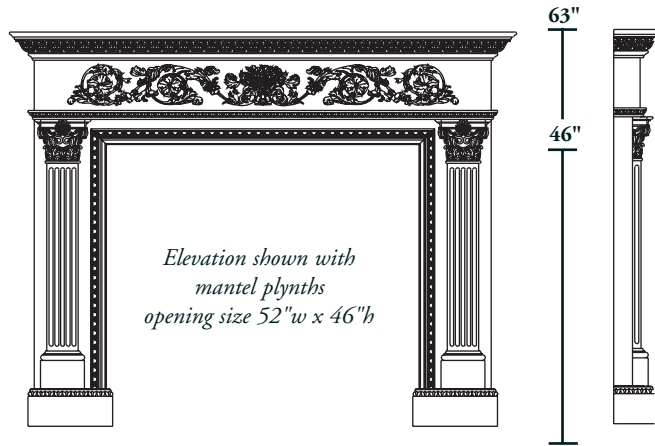

MAN9015 LW
Rinceau Scrolls with Floral
Basket Full Surround

81" w x 8" d x 57" h
Opening: 52" w x 40" h
Shelf - 81" w x 8" d
Mantel Width at Base - 73" w
Depth of Legs at Base - 5 1/2"

Mantel has 1" offset on inside of mantel to go over marble. 1" panel mould precut, included.

PREFINISH: Golden Brown Stain

MPB9015LW

13 1/2" W x 6" H
x 6 1/2" D
sold as pairs

*Elevation shown with
mantel plynths
opening size 52" w x 46" h*

MANTEL PLYNTH BLOCKS

Our new mantel plynths add 6" to the overall height of our full surround mantels (creating a greater height in the opening). These Lindenwood plynths are hand carved with the classic lambs tongue, and add not just height, but a lovely detail that supports the mantel well. Plynths accept 1" panel mould inside leg, too! Sold as pairs.

Simple woven basket overflowing with wildflowers fringed with robust Acanthus scrolls and Bellflowers. This charming mantle features dramatic, deeply carved Acanthus crown and a Corinthian Capitol supported by fluted pilasters. Breathtaking. Adaptable. Refined.