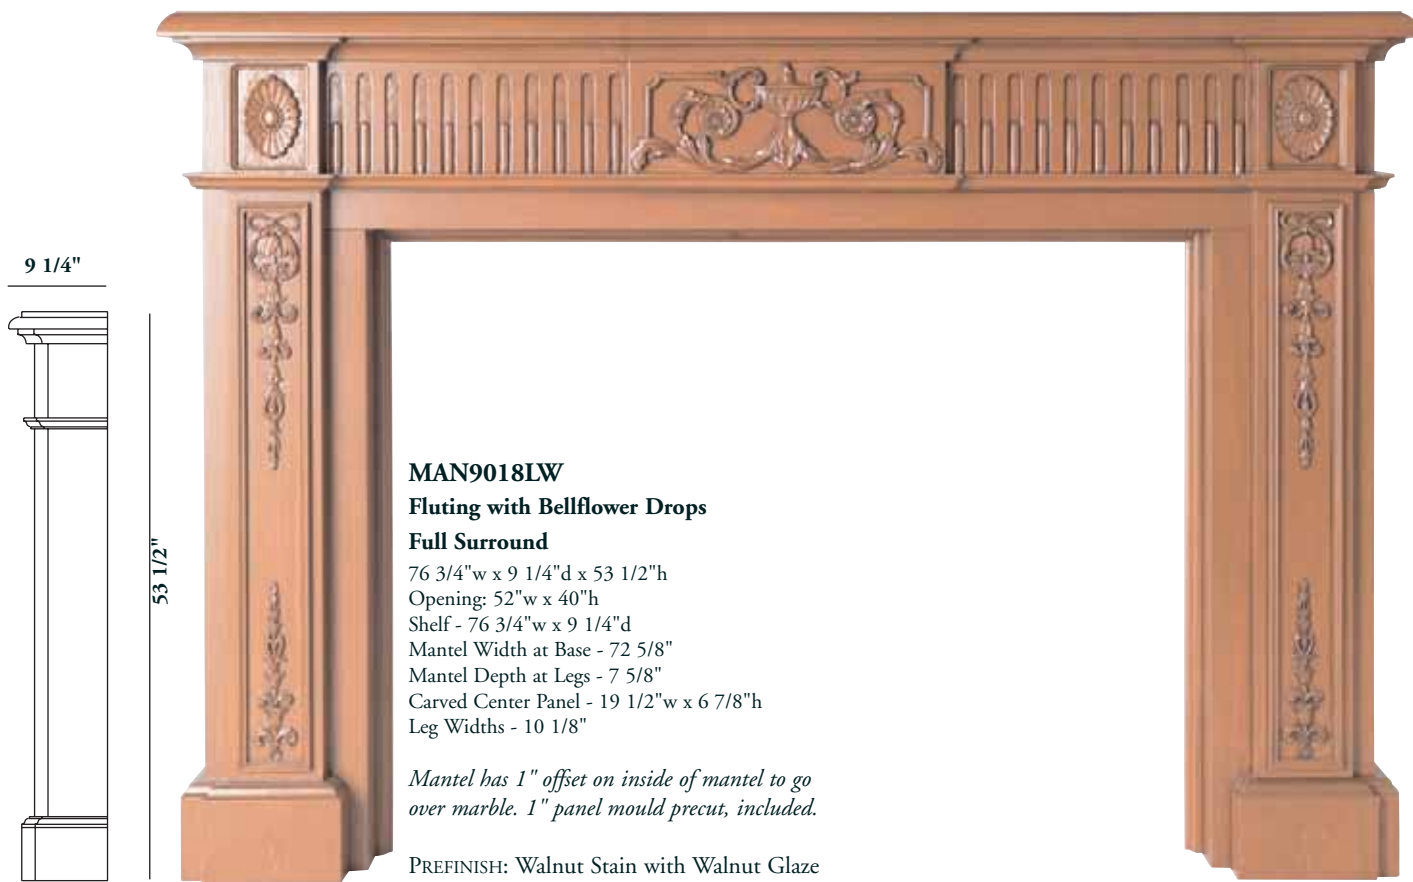

PREFINISH: Golden Brown Stain

MPB9015LW

13 1/2" W x 6" H
x 6 1/2" D
sold as pairs

*Elevation shown with
mantel plynths
opening size 52" w x 46" h*

MANTEL PLYNTH BLOCKS

Our new mantel plynths add 6" to the overall height of our full surround mantels (creating a greater height in the opening). These Lindenwood plynths are hand carved with the classic lambs tongue, and add not just height, but a lovely detail that supports the mantel well. Plynths accept 1" panel mould inside leg, too! Sold as pairs.

Simple woven basket overflowing with wildflowers fringed with robust Acanthus scrolls and Bellflowers. This charming mantle features dramatic, deeply carved Acanthus crown and a Corinthian Capitol supported by fluted pilasters. Breathtaking. Adaptable. Refined.