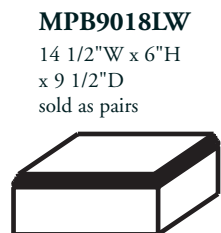

MAN9018LW
Fluting with Bellflower Drops
Full Surround
 76 3/4"w x 9 1/4"d x 53 1/2"h
 Opening: 52"w x 40"h
 Shelf - 76 3/4"w x 9 1/4"d
 Mantel Width at Base - 72 5/8"
 Mantel Depth at Legs - 7 5/8"
 Carved Center Panel - 19 1/2"w x 6 7/8"h
 Leg Widths - 10 1/8"

Order Mantel with specific finish
 ex: Aged Pine Stained with Stain Glaze

*Elevation shown with
 mantel plinths
 opening size 52"w x 46"h*

MPB9018LW
 14 1/2"W x 6"H
 x 9 1/2"D
 sold as pairs

Delicate raised center panel featuring a scrolled urn with returns of deeply carved fluting and oval rosettes. Delicate vertical drops subordinate yet sustain a majestic center shelf. Fanciful. Graceful. Classical.