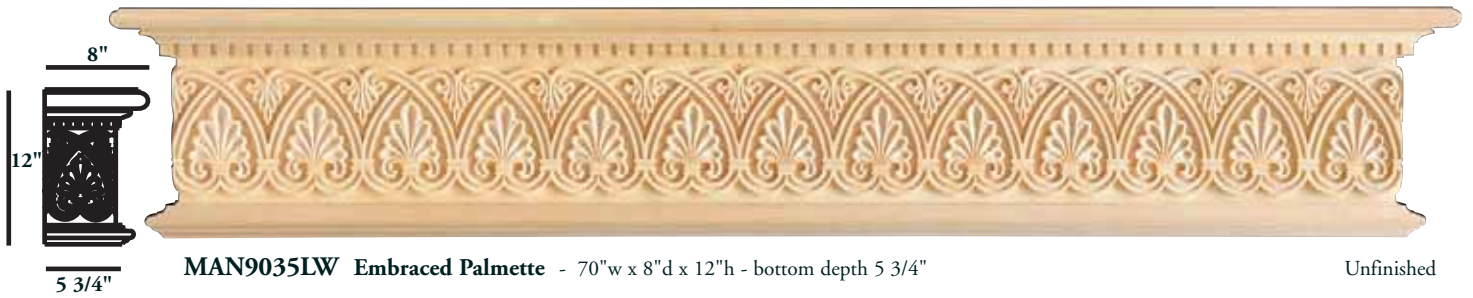

WR Authentic Hand-Carved® Mantel Shelves
2:6 Lindenwood • In-Stock

PREFINISH: Golden Brown Stain