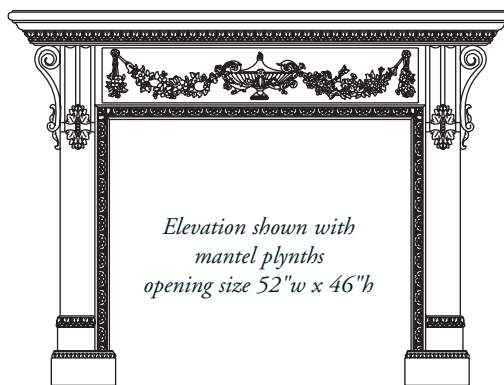

MAN9012 LW

Floral Swag with Urn

Full Surround 87" w x 12" d x 58 3/4" h
 Opening: 52" w x 40" h
 Shelf - 87" w x 12" d
 Mantel Width at Base - 70"
 Depth of Legs at Base - 3 1/2"
 Mantel Width at Legs - 69 1/4"
 Mantel Width at Corbels - 78 1/4"
 Carved Center Panel - 54 1/2" w x 9 1/2" h

Order Mantel with specific finish
 ex: Aged Pine Stained with Stain Glaze

*Elevation shown with
 mantel plynths
 opening size 52" w x 46" h*

64 3/4"

46"

MPB9012LW

11" W x 6" H x 4" D
 sold as pairs

Bold corbels complement a variety of deeply carved detail. The classic Greek urn is adorned by a delicate array of flowers, which invite birds and butterflies in their perch. A tasteful combination of hand carved trim completes this exceptional offering. Magical. Handsome. Invigorating.