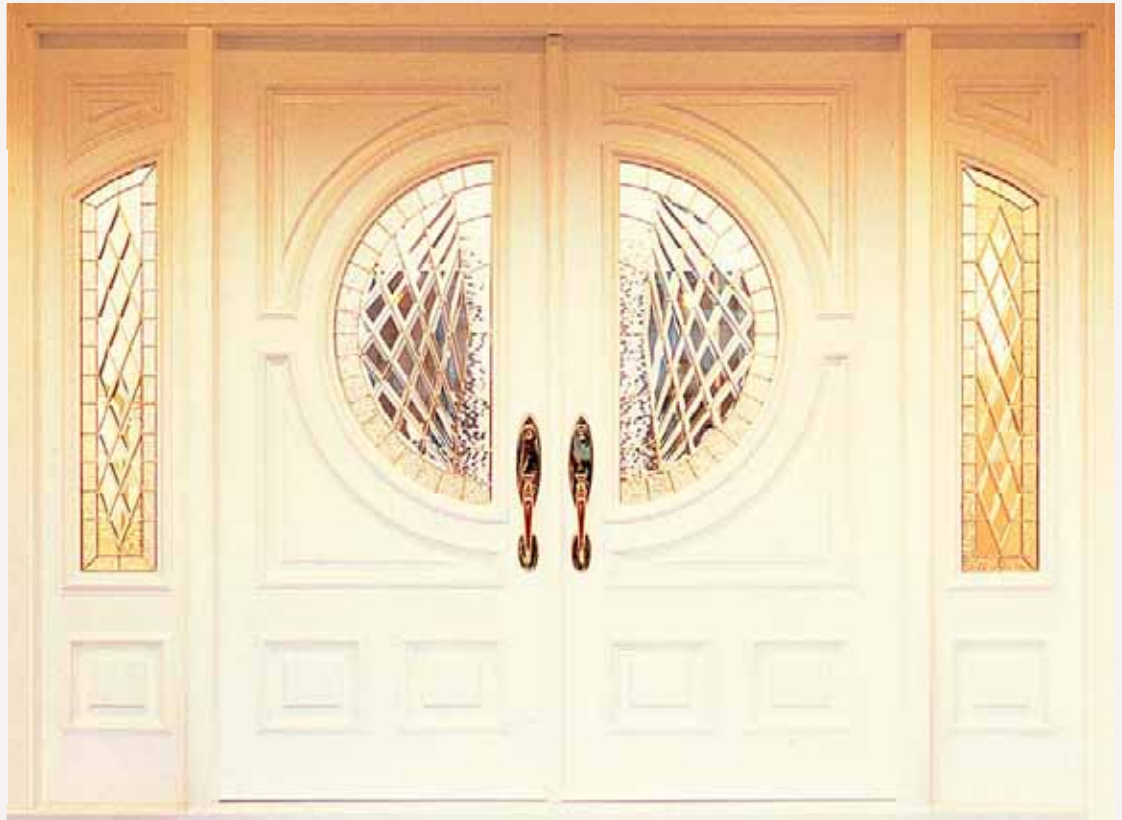

*Note: Doors shown are 36" x 80". Doors ordered in other sizes will differ in appearance.
Please contact your dealer for a drawing.*

250
Paintable Doors and Sidelights
C Glass, Brass Caming

250
Oak Doors
Wheat Finish, All-Panel Doors